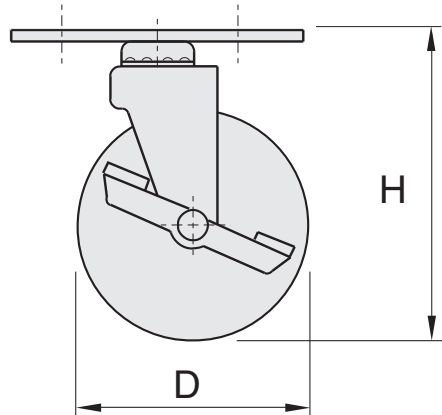

Swivel Plate Caster w/brake

11-110
11-111
11-112

EX-22 uses caster plate 11-50

EX-22

The casters have (4) .343 dia mtg. holes on 1 3/4" x 3.00" centers

11-50

Recommended Hardware
(4) EF-12-.5 BHCS

1/4" SLOTS

Note: Wheel material is hard plastic

Part no.	D	H	Brake	Max. Load	Wheel Width
11-110	3"	4.13	Yes	250 lbs	1.25
11-111	4"	5.00	Yes	300 lbs	1.25
11-112	5"	6.00	Yes	325 lbs	1.25