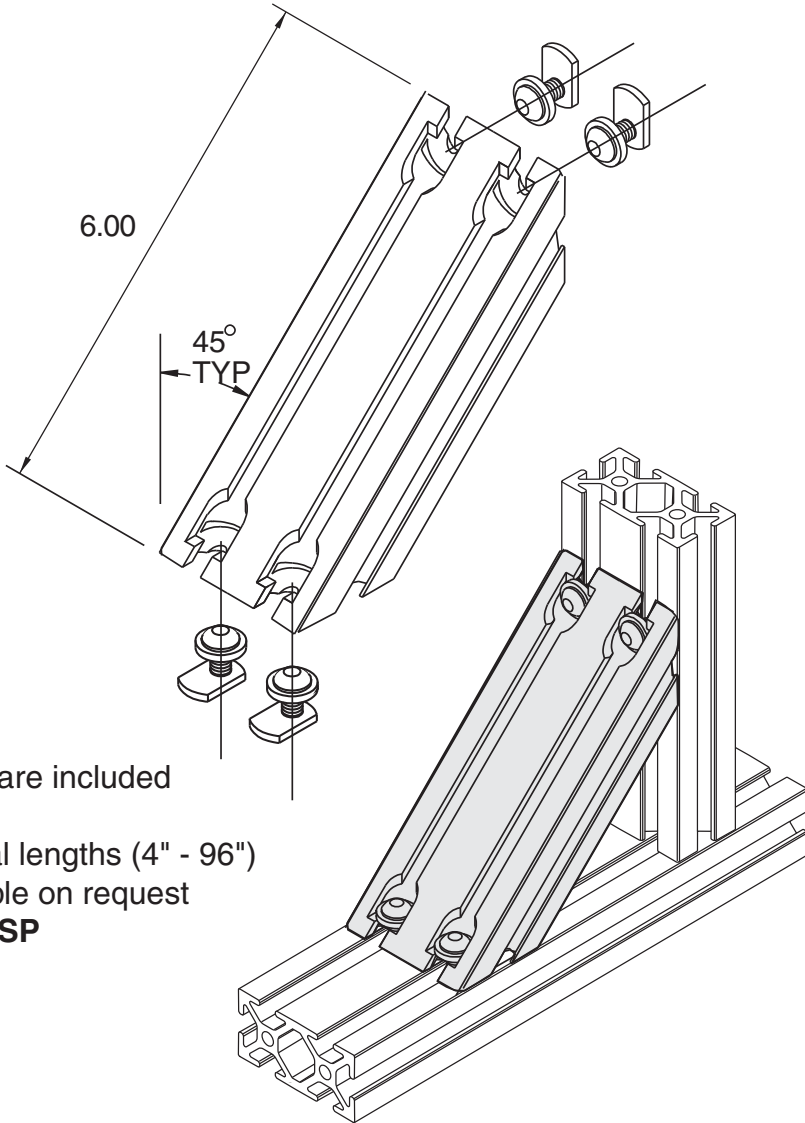

11-12

1/4" SLOTS

Material - Aluminum (EX-12)
Finish - Clear Anodize