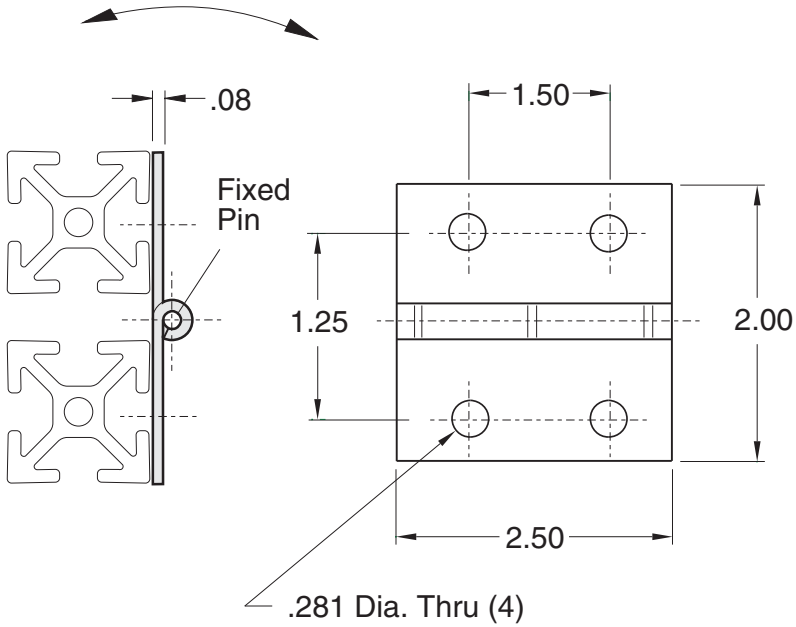

11-252

1/4" SLOTS

Hardware Included

Material - Aluminum
Finish - Clear Anodize