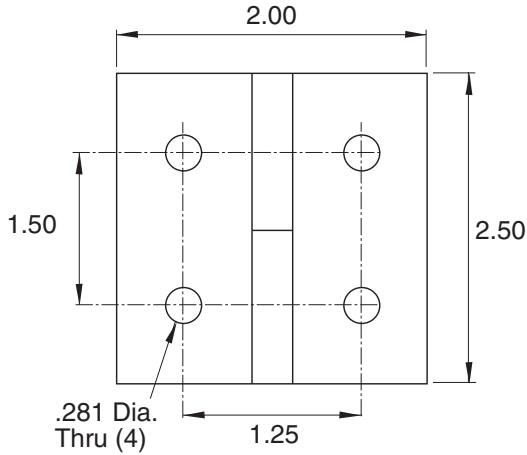

Steel Lift-Off Hinge

11-253	Steel Lift-Off Hinge (left hand)
11-254	Steel Lift-Off Hinge (right hand)

Hardware Included

11-253

Left Hand

11-254

Right Hand

Material - Steel
Finish - Zinc Plated

1/4" SLOTS