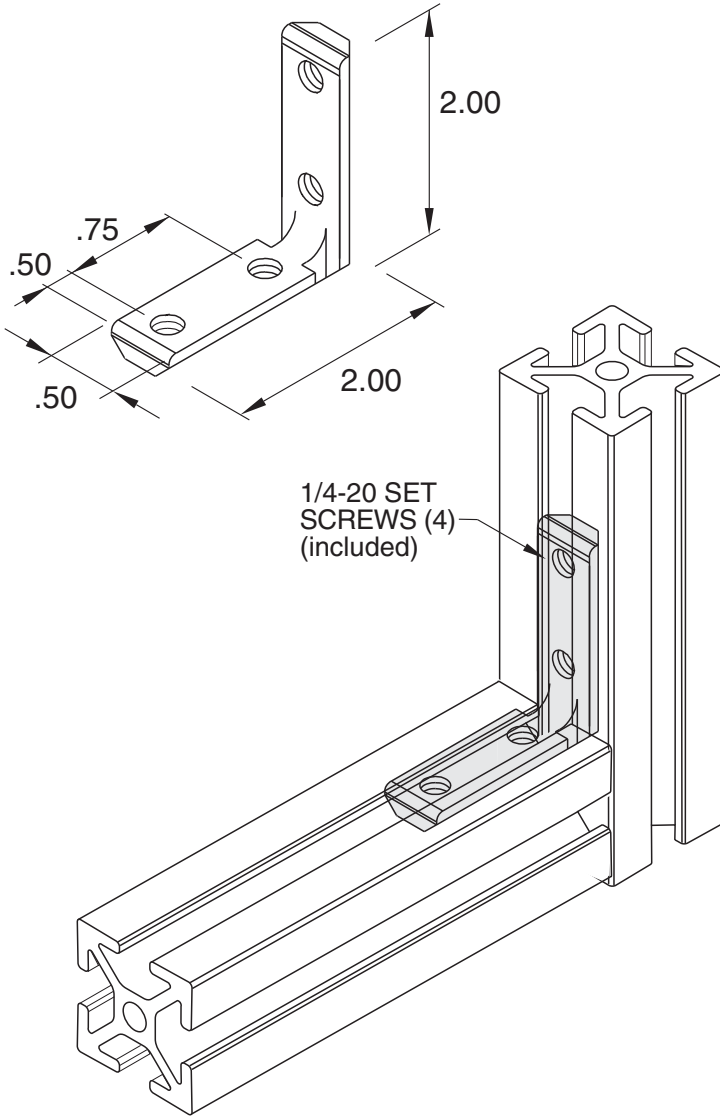

Internal Corner Bracket

11-261

1/4" SLOTS

Material - Steel
Finish - Zinc Plated