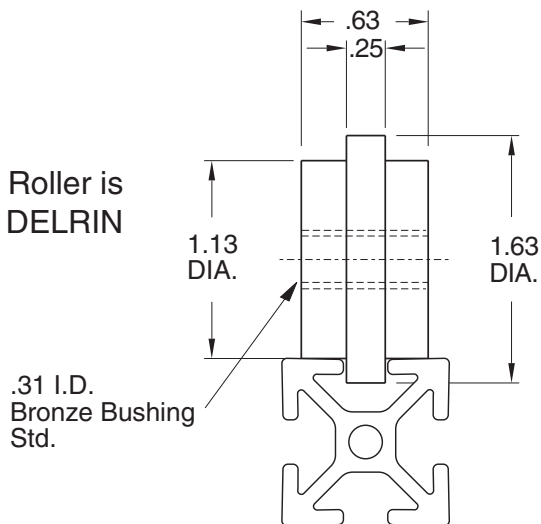

T-slot Roller

11-266

1/4" SLOTS

Hardware Included