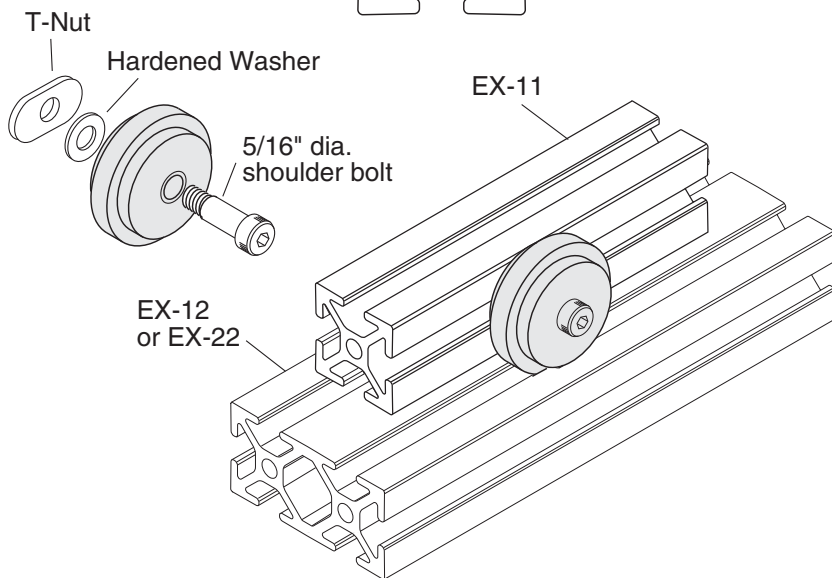

T-slot Roller

11-266

1/4" SLOTS

Hardware Included