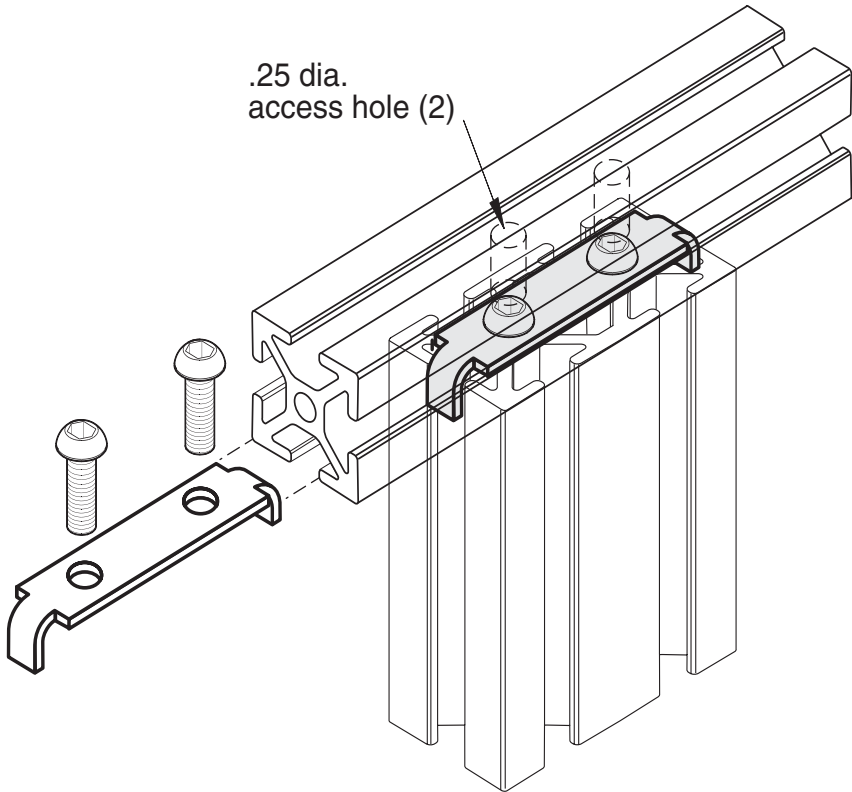

11-268

1/4" SLOTS

Recommended
Hardware
(2) 11-233 BHCS

Material - Steel
Finish - Zinc Plated