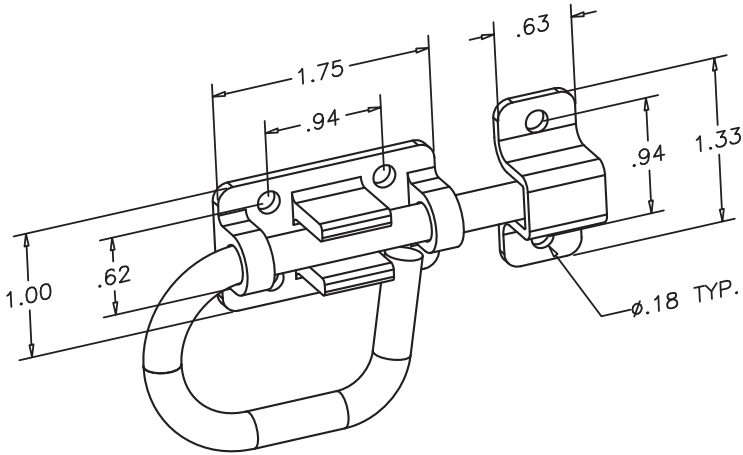

Deadbolt Latch

11-273

.281 dia. Bolt

1/4" SLOTS

Hardware Included

Use with 1/4" slot extrusions

Material - Zinc Plated Steel