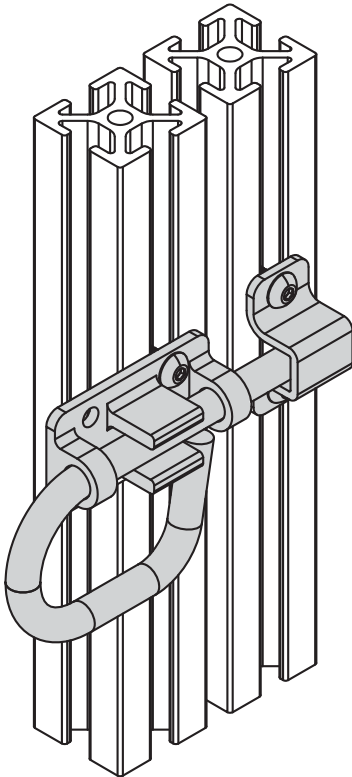

Deadbolt Latch

11-273

.281 dia. Bolt

1/4" SLOTS

Hardware Included

Use with 1/4" slot extrusions

Material - Zinc Plated Steel