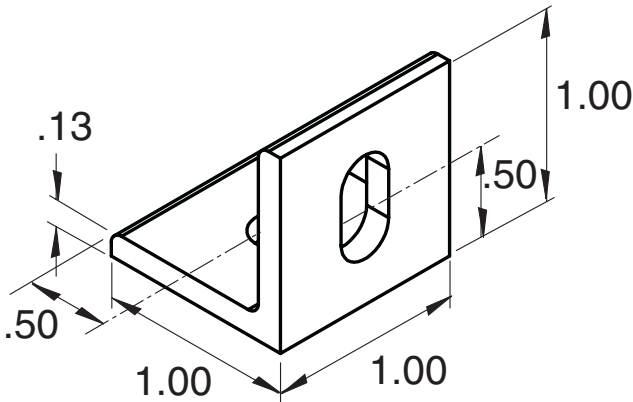

Panel Mounting Bracket

11-275

Recommended Hardware

- (1) 11-230 BSHCS
- (1) 11-210 T-nut
- (1) 11-233 BHCS
- (1) 11-240 Washer
- (1) 11-241 Hex nut

1/4" SLOTS