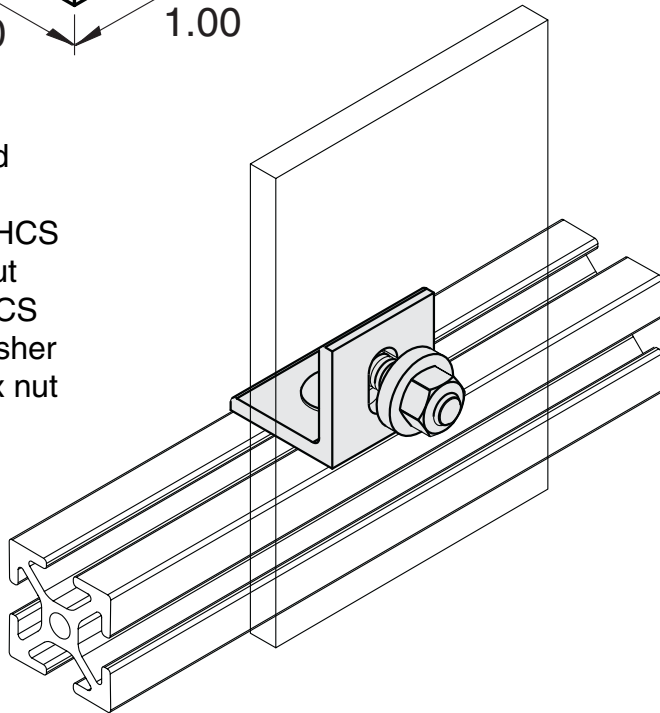

Panel Mounting Bracket

11-275

Recommended Hardware

- (1) 11-230 BSHCS
- (1) 11-210 T-nut
- (1) 11-233 BHCS
- (1) 11-240 Washer
- (1) 11-241 Hex nut

1/4" SLOTS