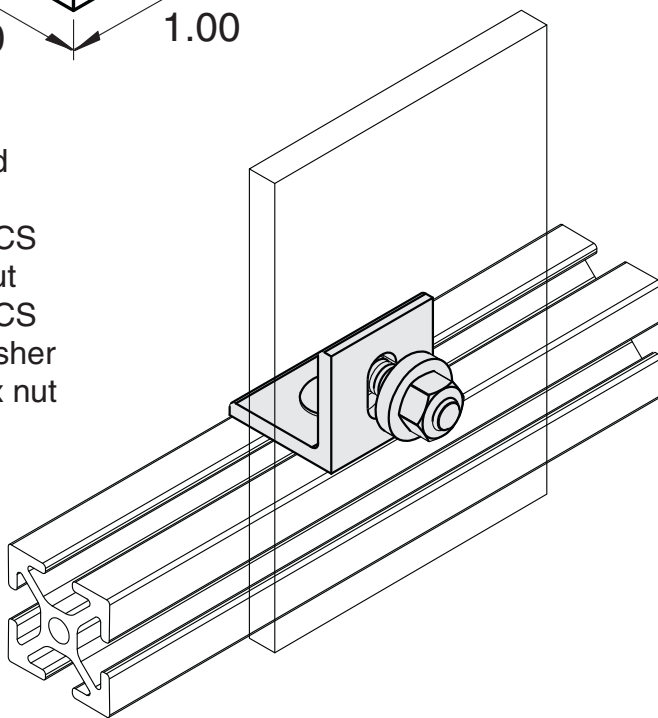


**Recommended
Hardware**

- (1) 11-230 BHCS
- (1) 11-210 T-nut
- (1) 11-233 BHCS
- (1) 11-240 Washer
- (1) 11-241 Hex nut

**1/4" SLOTS**

Material - Aluminum
Finish - Clear Anodized