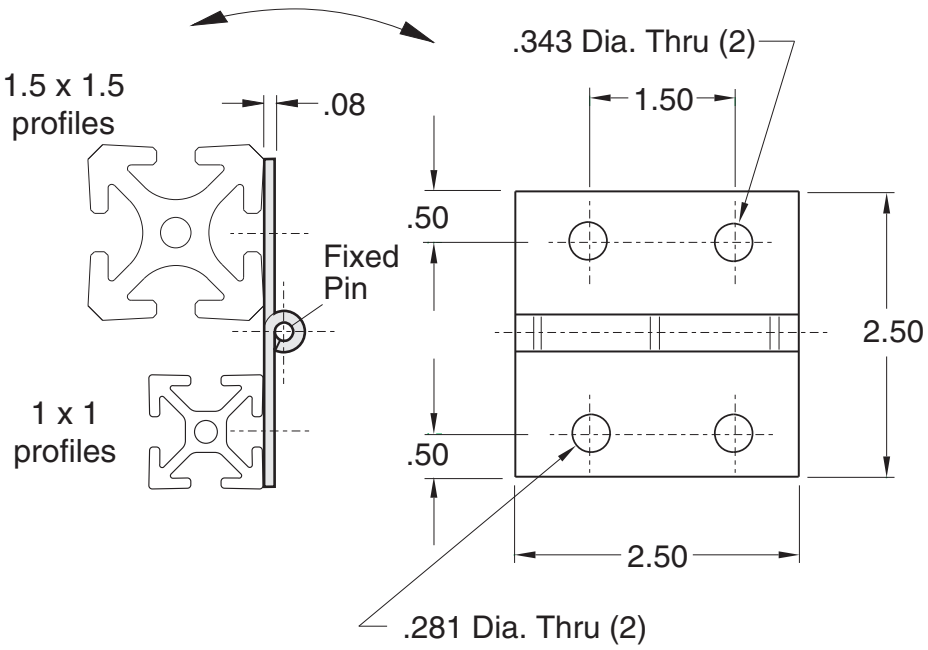

Aluminum Transition Hinge  
(EX-1, EX-6 or EX-9 to EX-11)

11-280

Hardware Included

Material - Aluminum  
Finish - Clear Anodize

1/4" SLOTS