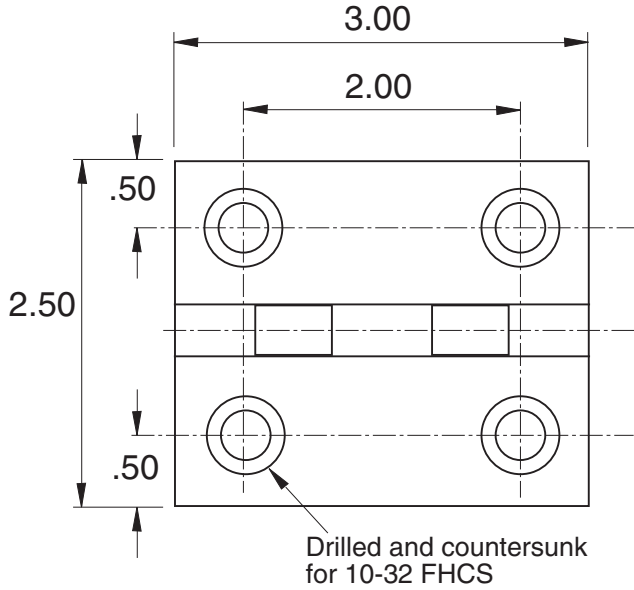

11-285

1/4" SLOTS

Hardware Included

Material - Steel
Finish - Black Powder Coat