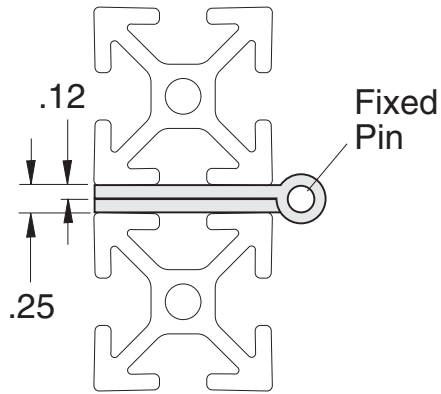

11-285

1/4" SLOTS

Hardware Included

Material - Steel
Finish - Black Powder Coat