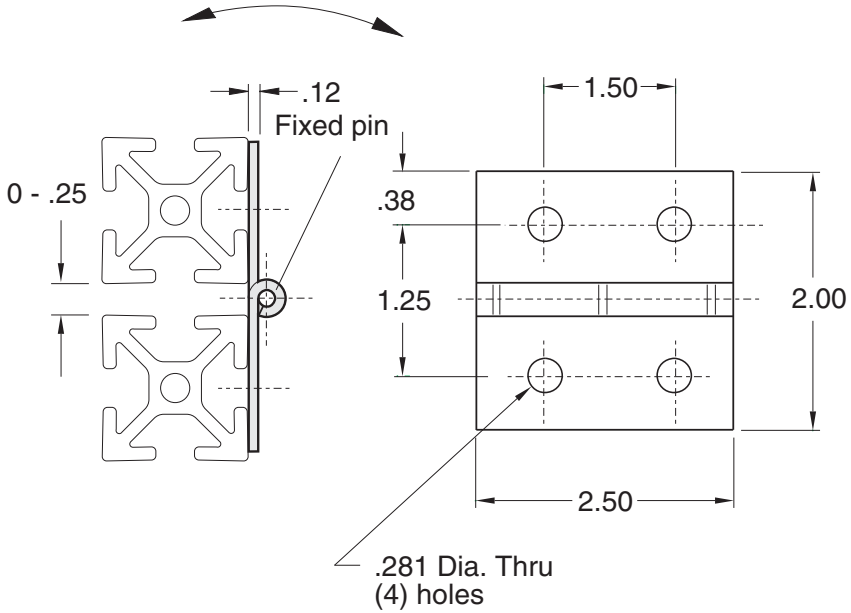

11-287

1/4" SLOTS

Hardware Included

Material Steel
Finish Black Powder Coat