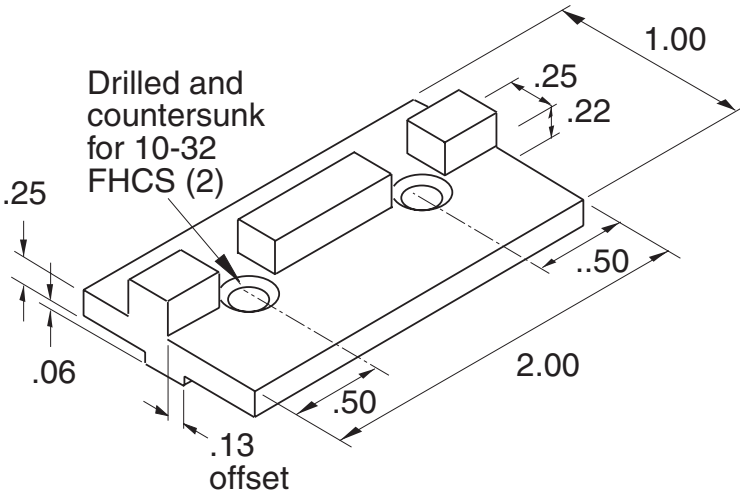

11-290

1/4" SLOTS

Bearing material is DELRIN

Hardware Included