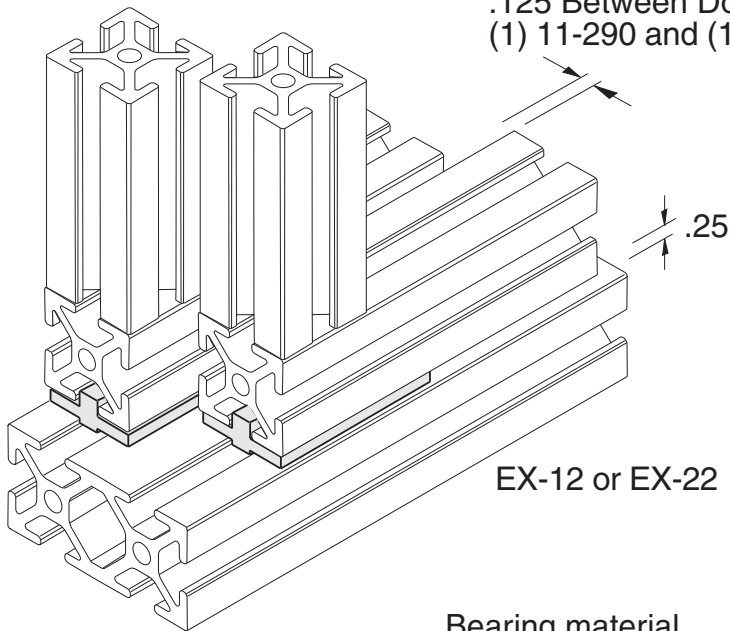

Offset Bearing Block (Plastic)

11-290

.25 Between Doors with (2) 11-290
.125 Between Doors with (1) 11-290 and (1) 11-291

Bearing material is DELRIN (White)

Hardware Included

1/4" SLOTS