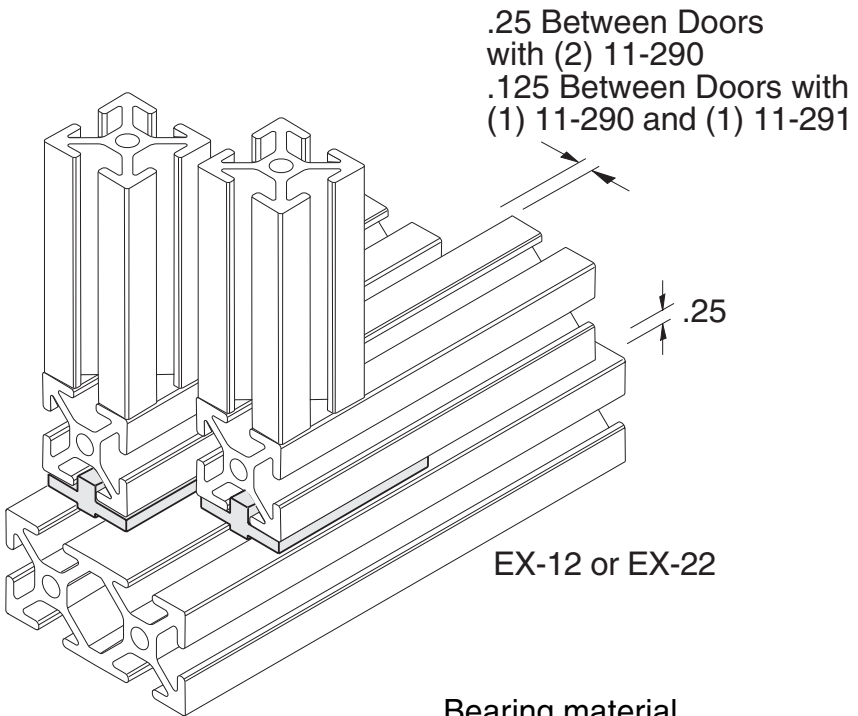

11-290

1/4" SLOTS

Bearing material is DELRIN

Hardware Included