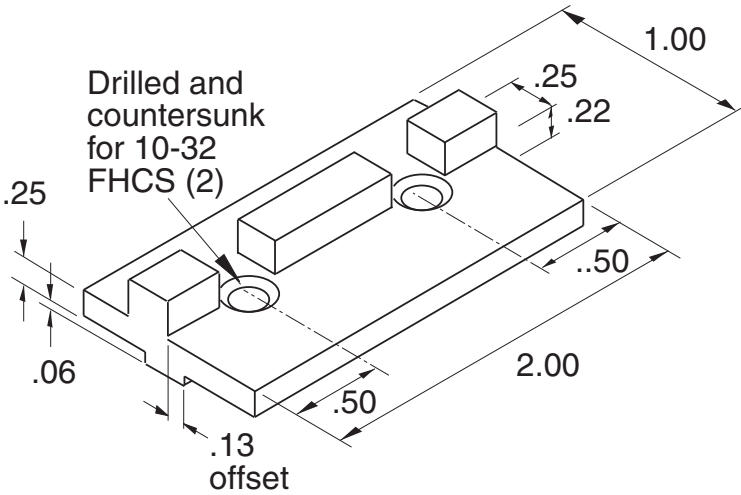

Offset Bearing Block (Plastic)

11-290

.25 Between Doors with (2) 11-290
.125 Between Doors with (1) 11-290 and (1) 11-291

Bearing material is DELRIN (White)

Hardware Included

1/4" SLOTS