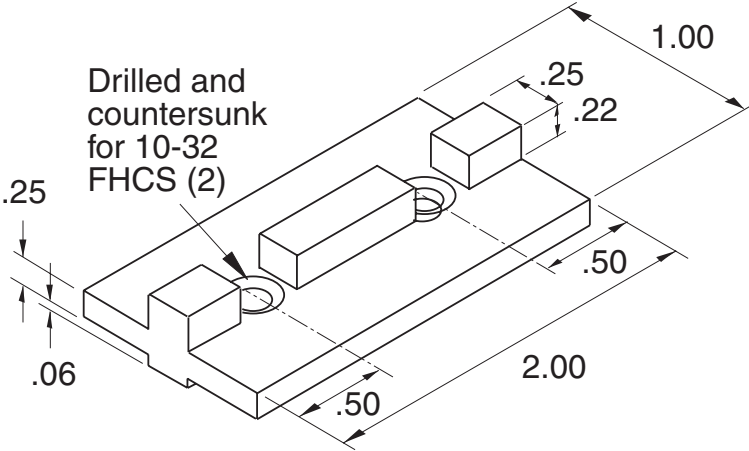

# Bearing Block (Plastic)

**11-291**

**1/4" SLOTS**

Bearing material  
is DELRIN

Hardware Included