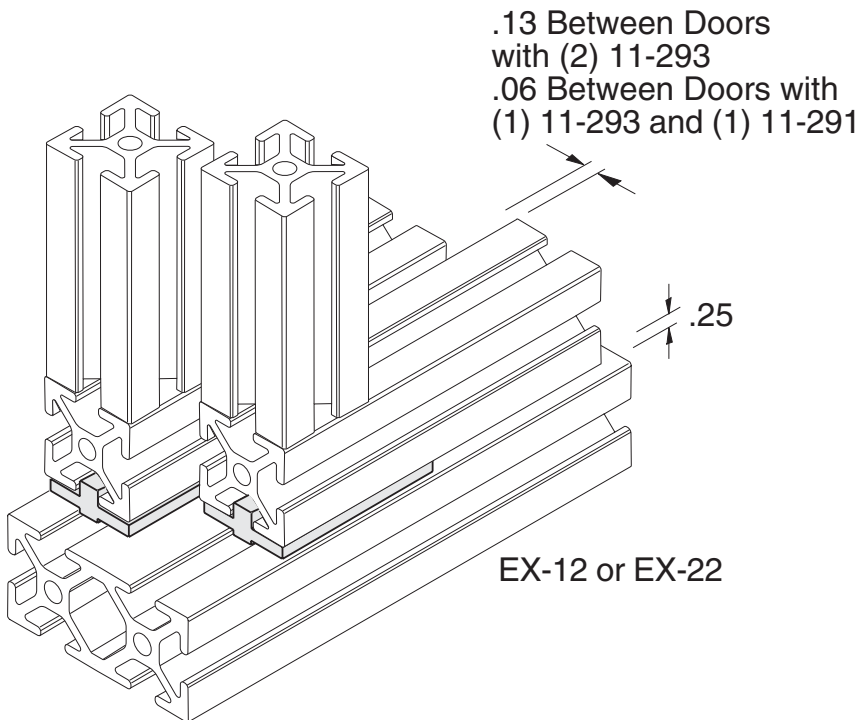

Offset Bearing Block (Plastic)

11-293

1/4" SLOTS

Hardware Included

Bearing material is DELRIN