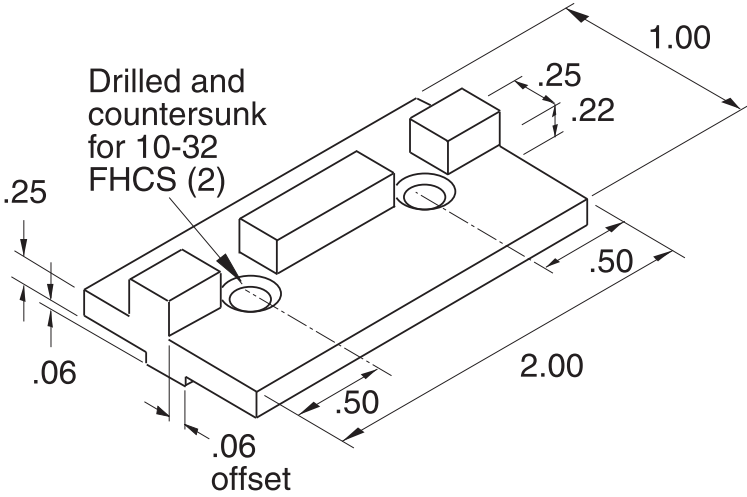

Offset Bearing Block (Plastic)

11-293

.13 Between Doors with (2) 11-293
.06 Between Doors with (1) 11-293 and (1) 11-291

Hardware Included

Bearing material is DELRIN (White)

1/4" SLOTS