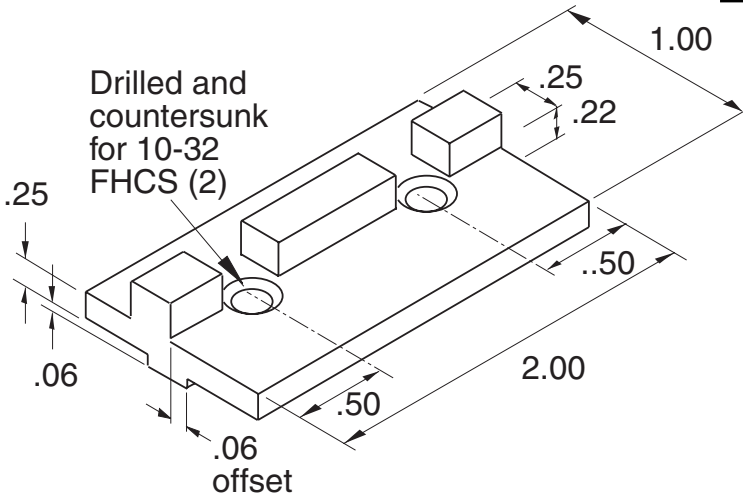

Offset Bearing Block (Plastic)

11-293

1/4" SLOTS

Hardware Included

Bearing material is DELRIN