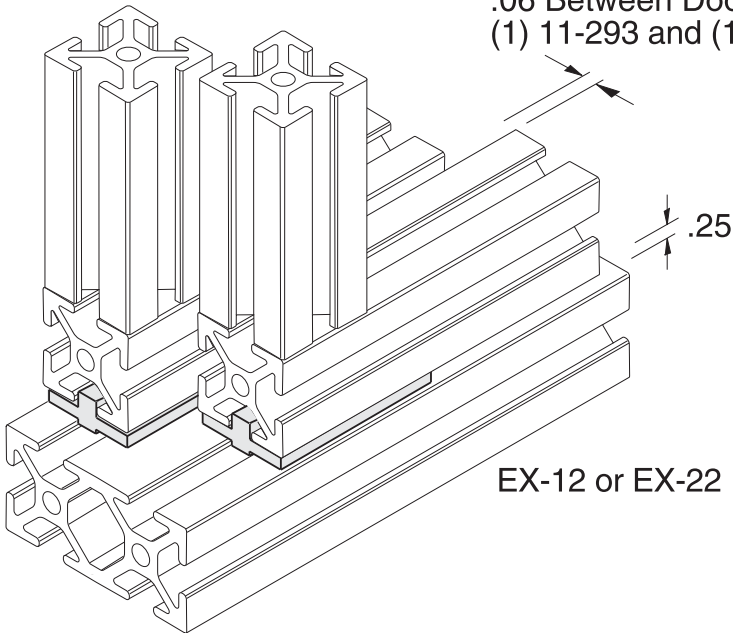

Offset Bearing Block (Plastic)

11-293

.13 Between Doors with (2) 11-293
.06 Between Doors with (1) 11-293 and (1) 11-291

Hardware Included

Bearing material is DELRIN (White)

1/4" SLOTS