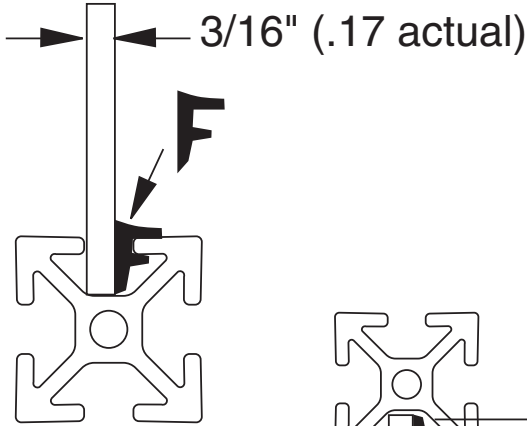

11-295

EX-11, EX-12, EX-22

Note: Install panel, then gasket

Cut panel to  $X + .50$ "

1/4" SLOTS

Material - Black Flexible PVC