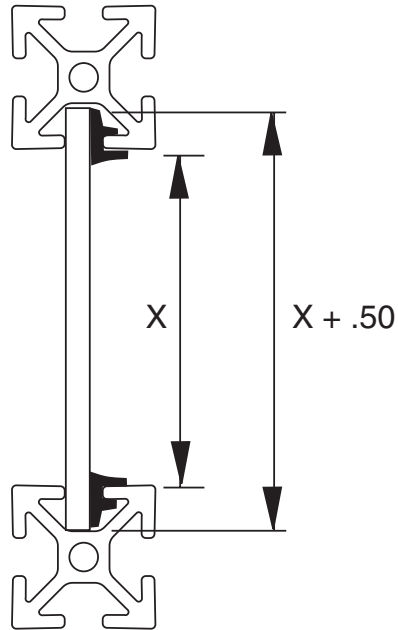

11-295

EX-11, EX-12, EX-22

Note: Install panel, then gasket

Cut panel to  $X + .50$ "

1/4" SLOTS

Material - Black Flexible PVC