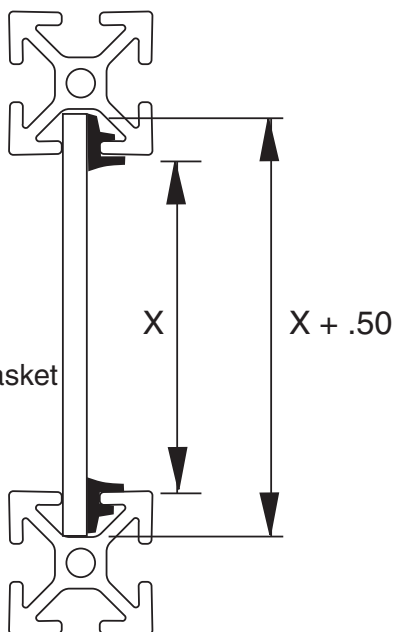

3/16" (.17 actual)

Note: Install panel, then gasket

Cut panel to  $X + .50$ "

1/4" SLOTS

Material - Black Flexible PVC