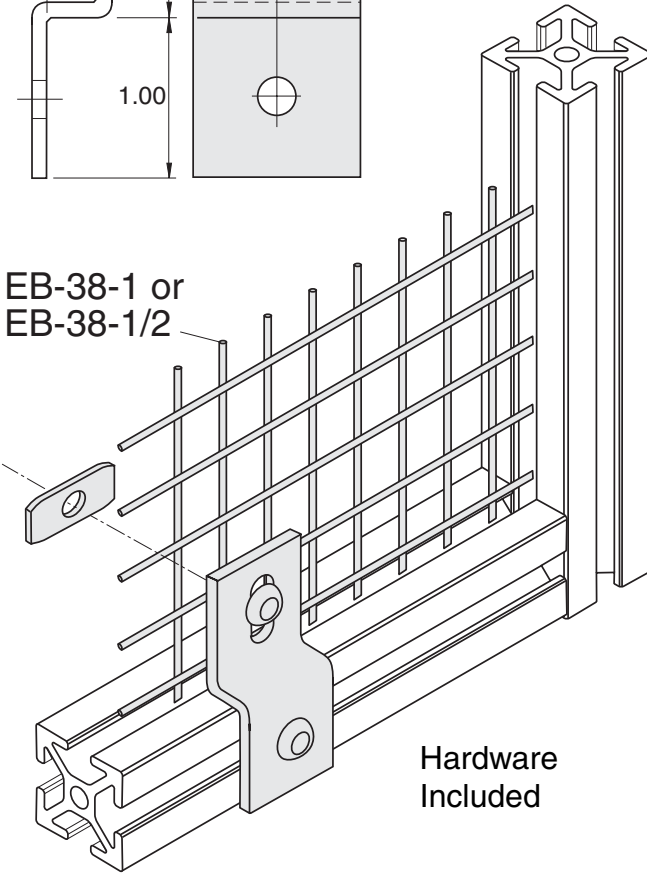

Wire Mesh Bracket (Steel)

11-30

EB-38-1 or
EB-38-1/2

1/4" SLOTS

Hardware
Included

Cut wire
mesh to
 $X + .50"$

Material - Steel
Finish -Black Powder Coat