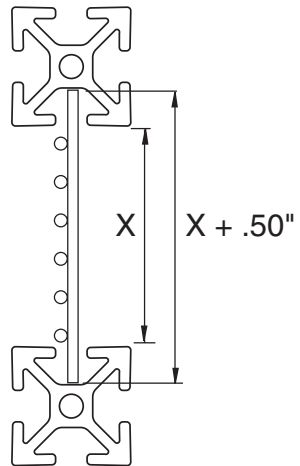

Wire Mesh Bracket (Steel)

11-30

EB-38-1 or
EB-38-1/2

1/4" SLOTS

Hardware
Included

Cut wire
mesh to
 $X + .50"$

Material - Steel
Finish -Black Powder Coat