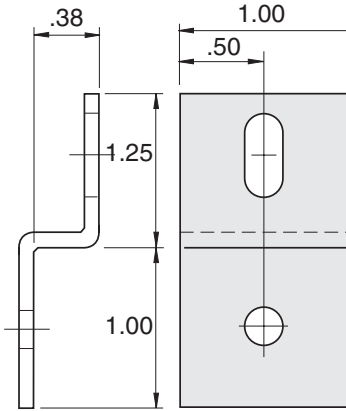

Wire Mesh Bracket (Steel)

11-30

EB-38-1 or
EB-38-1/2

1/4" SLOTS

Hardware
Included

Cut wire
mesh to
 $X + .50"$

Material - Steel
Finish -Black Powder Coat