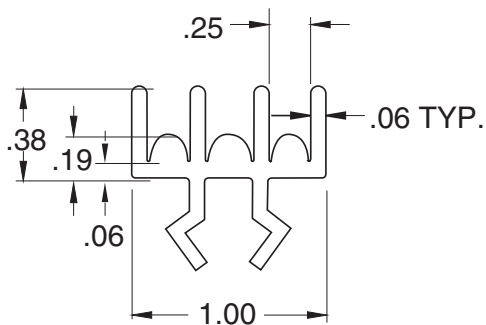

Upper Door Slide (3 track)

11-32

Lower Door Slide (3 track)

11-33

11-32

Material - Rigid PVC

Sold in 6 foot lengths

cut panels
to X - 1/2"

X

11-33

Cut Panels
to X - 1/2"

1/4" SLOTS

Sold in 6 foot lengths

Material - Rigid PVC