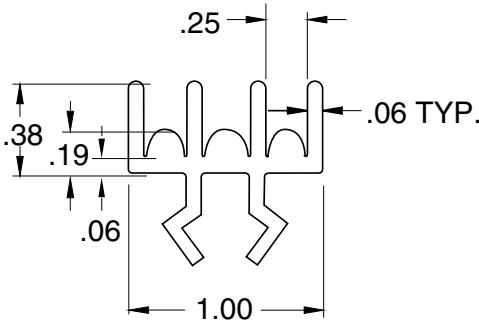

Door Slide (3 track)

**11-32**  
**11-33**

Upper Door Slide (3 track)  
Lower Door Slide (3 track)

**11-32**

Material - Rigid PVC

Sold in 6 foot lengths

cut panels  
to X - 1/2"

X

1/4" SLOTS

**11-33**

Cut Panels  
to X - 1/2"

Sold in 6 foot lengths

Material - Rigid PVC