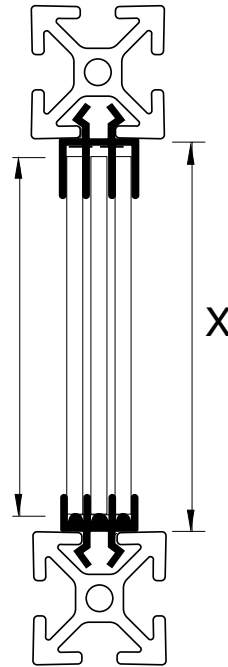

Door Slide (3 track)

**11-32**  
**11-33**

Upper Door Slide (3 track)  
Lower Door Slide (3 track)

**11-32**

Material - Rigid PVC

Sold in 6 foot lengths

cut panels  
to X - 1/2"

X

1/4" SLOTS

**11-33**

Cut Panels  
to X - 1/2"

Sold in 6 foot lengths

Material - Rigid PVC