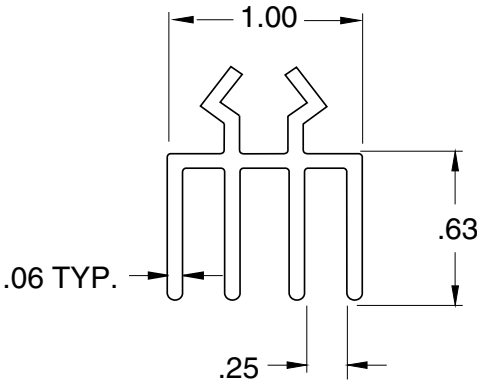

Door Slide (3 track)

**11-32**  
**11-33**

Upper Door Slide (3 track)  
Lower Door Slide (3 track)

**11-32**

Material - Rigid PVC

Sold in 6 foot lengths

cut panels  
to X - 1/2"

X

1/4" SLOTS

**11-33**

Cut Panels  
to X - 1/2"

Sold in 6 foot lengths

Material - Rigid PVC