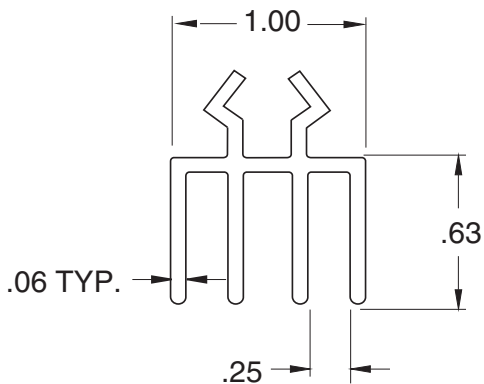

Upper Door Slide (3 track)

11-32

Lower Door Slide (3 track)

11-33

11-32

Material - Rigid PVC

Sold in 6 foot lengths

cut panels
to X - 1/2"

X

11-33

Cut Panels
to X - 1/2"

1/4" SLOTS

Sold in 6 foot lengths

Material - Rigid PVC