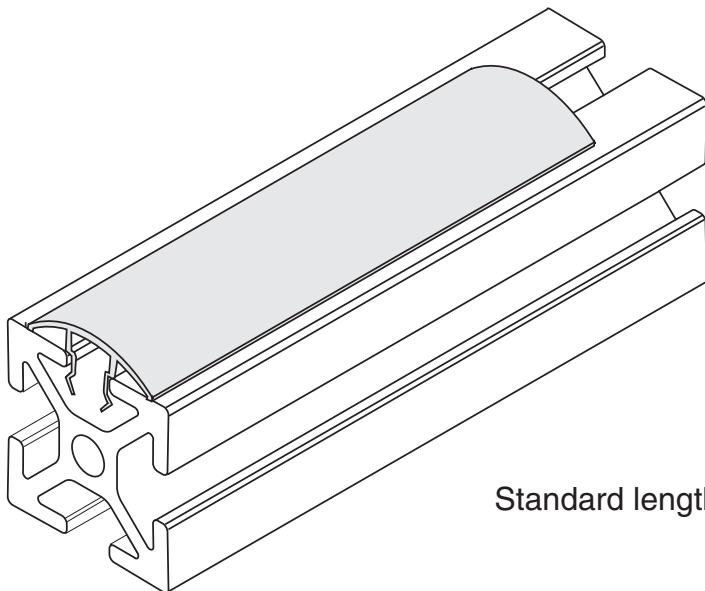

use on all 1/4" slot extrusions
with 1.0" sides

11-320

Standard length 72"

Can be used as
handrail covers

Material - Rigid PVC
Color - Black

1/4" SLOTS