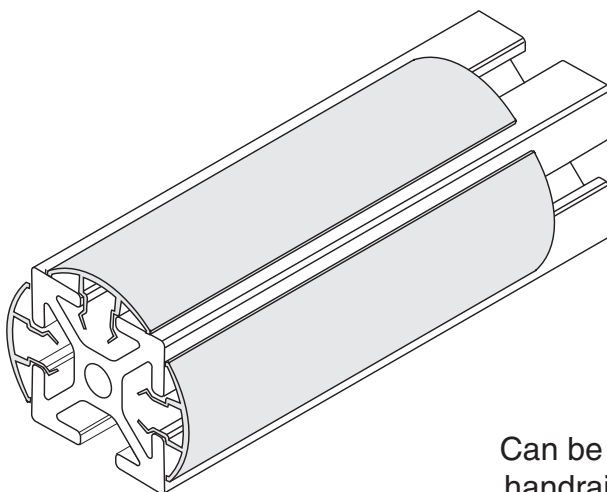

use on all 1/4" slot extrusions
with 1.0" sides

11-320

Standard length 72"

Can be used as
handrail covers

Material - Rigid PVC
Color - Black

1/4" SLOTS