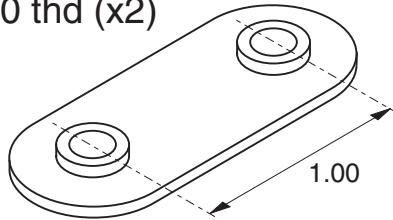

1/4-20 thd (x2)

**1/4" SLOTS**

Material - Steel  
Finish - Zinc Plated