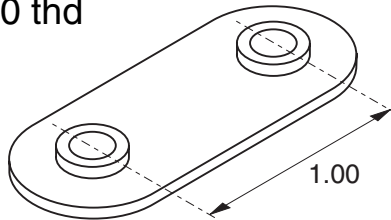

1/4-20 thd

1/4" SLOTS

**Material - Steel
Finish - Zinc Plated**