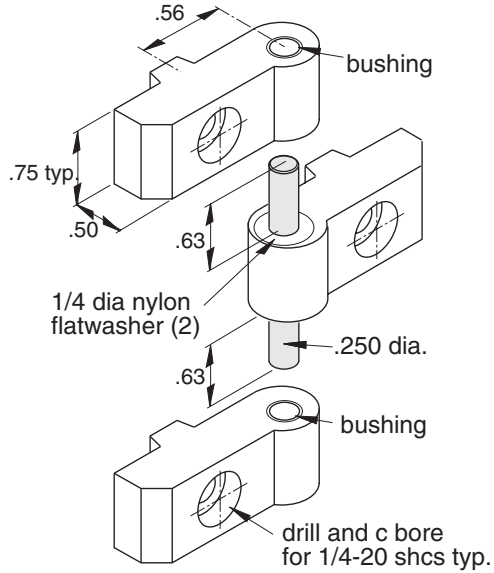

# Heavy Duty Hinge

**11-400**

**1/4" SLOTS**

Hardware Included  
Material - Aluminum  
Finish - Clear Anodize