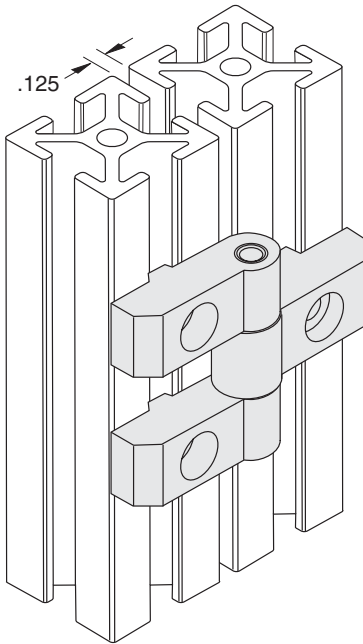

# Heavy Duty Hinge

**11-400**

**1/4" SLOTS**

Hardware Included  
Material - Aluminum  
Finish - Clear Anodize