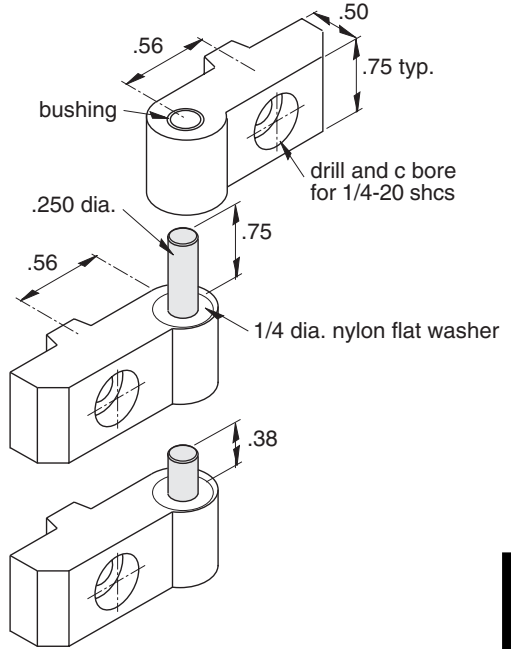

Left Hand Lift-Off Hinge - 1 / 4" slots

One Set w/Long & Short Pin Assemblies

11-402
11-402L
11-402S

Long Pin Assembly Only

Short Pin Assembly Only

11-402L

11-402S

Hardware Included
Material - Aluminum
Finish - Clear Anodize

Note: Use short and long pin assemblies together as shown to ease lift-off and replacement of doors.

1/4" SLOTS