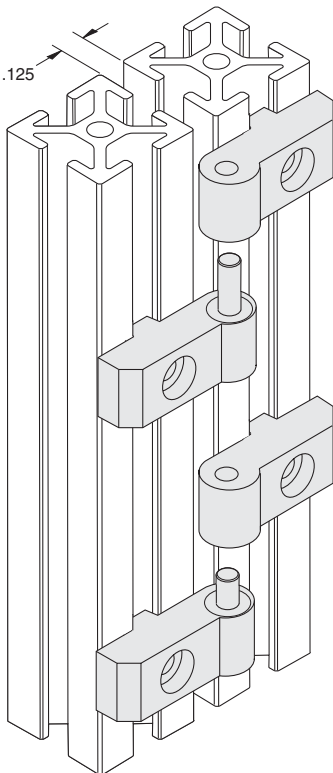

Left Hand Lift-Off Hinge - 1 / 4" slots

One Set w/Long & Short Pin Assemblies

11-402
11-402L
11-402S

Long Pin Assembly Only

Short Pin Assembly Only

11-402L

11-402S

Hardware Included
Material - Aluminum
Finish - Clear Anodize

Note: Use short and long pin assemblies together as shown to ease lift-off and replacement of doors.

1/4" SLOTS