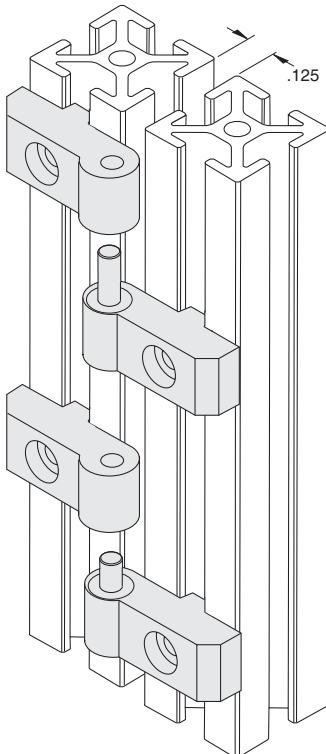

# Right Hand Lift-Off Hinge - 1/4" slots

<b>11-403</b>
<b>11-403L</b>
<b>11-403S</b>

One Set w/Long & Short Pin Assemblies

Long Pin Assembly Only

Short Pin Assembly Only

**11-403L**

**11-403S**

**1/4" SLOTS**

**Hardware Included**  
**Material - Aluminum**  
**Finish - Clear Anodize**

**Note:** Use short and long pin assemblies together as shown to ease lift-off and replacement of doors.