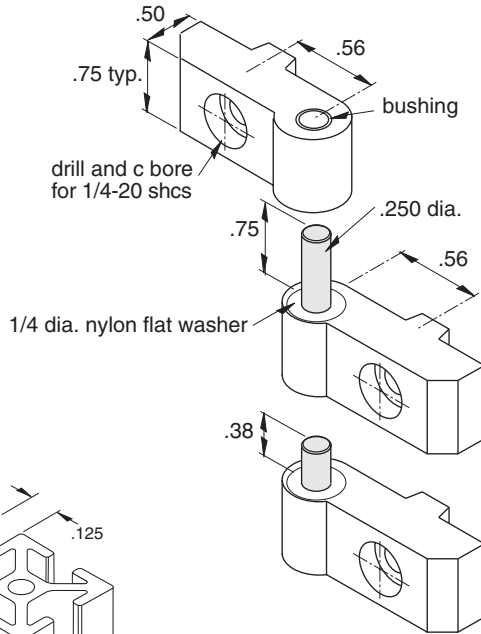

# Right Hand Lift-Off Hinge - 1/4" slots

<b>11-403</b>
<b>11-403L</b>
<b>11-403S</b>

One Set w/Long & Short Pin Assemblies

Long Pin Assembly Only

Short Pin Assembly Only

**11-403L**

**11-403S**

**1/4" SLOTS**

**Hardware Included**  
**Material - Aluminum**  
**Finish - Clear Anodize**

**Note:** Use short and long pin assemblies together as shown to ease lift-off and replacement of doors.