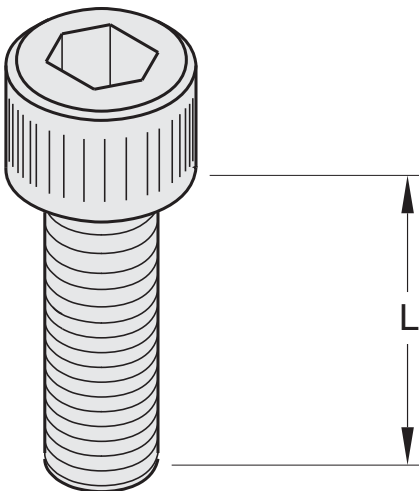

Metric Socket Head Cap Screw

11-450

m6 thd

	length
11-450-10	10mm
11-450-12	12mm
11-450-16	16mm
11-450-20	20mm
11-450-25	25mm

Material - Steel
Finish - Black Oxide

Stainless Steel Socket Head Cap Screw

11-452

1/4" SLOTS

1/4-20 thd

	L-inch
11-452 -.5	
11-452 -.63	
11-452 -.75	
11-452 -1.0	