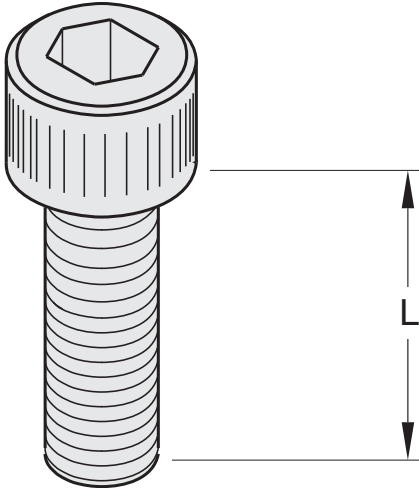

Metric Socket Head Cap Screw

11-450

m6 thd

	length
11-450-10	10mm
11-450-12	12mm
11-450-16	16mm
11-450-20	20mm
11-450-25	25mm

Material - Steel
Finish - Black Oxide

Stainless Steel Socket Head Cap Screw

11-452

1/4" SLOTS

1/4-20 thd

	L-inch
11-452 -.5	
11-452 -.63	
11-452 -.75	
11-452 -1.0	