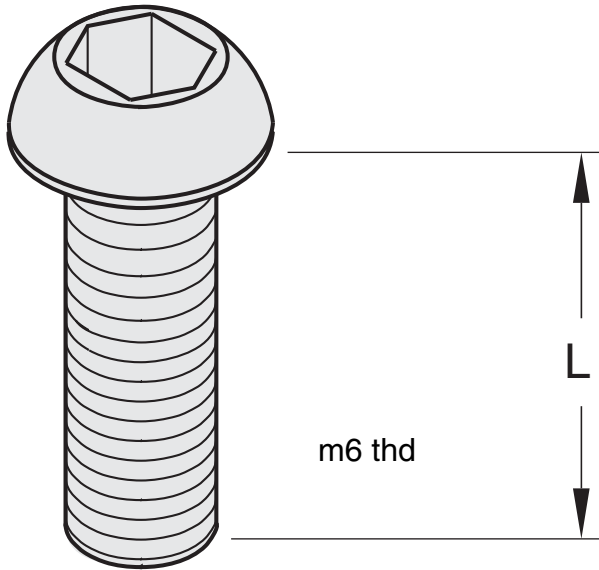

Metric Button Head Cap Screw

11-454

	length
11-454-10	10mm
11-454-12	12mm
11-454-16	16mm
11-454-20	20mm
11-454-25	25mm

1/4" SLOTS

Material
Steel, Black Oxide Coating