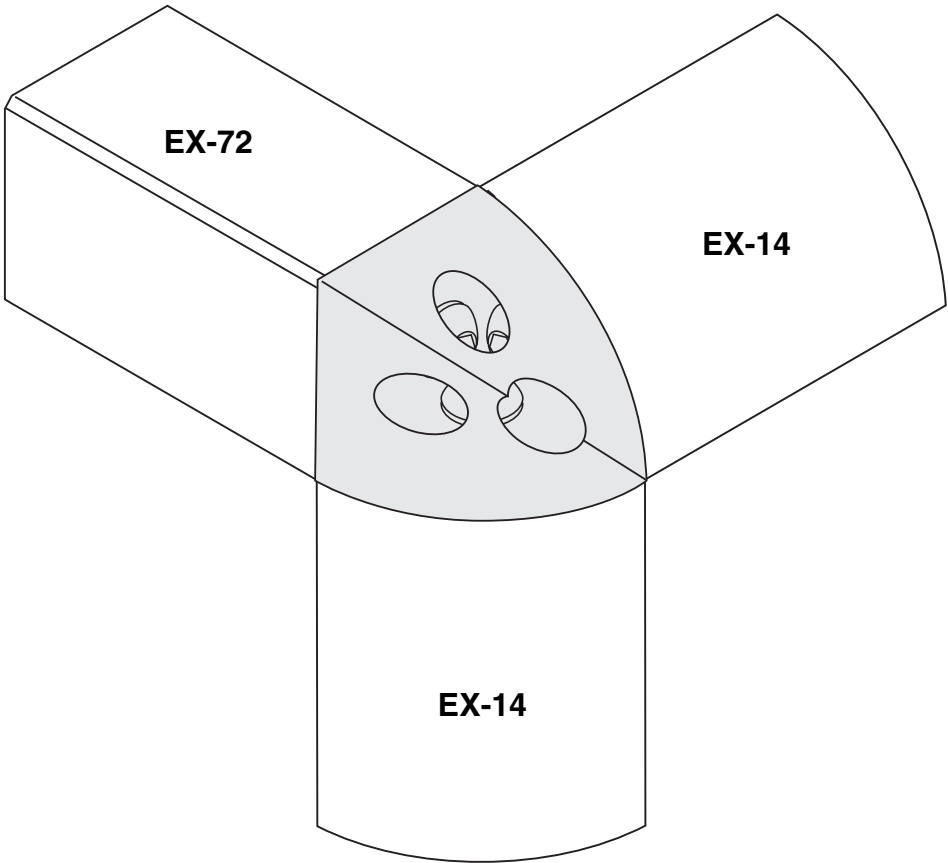

**Castle Corner**

**11-57**

**For 1" x 1" 1/4" Slot Profiles**

Hardware Included  
Material - Aluminum  
Finish - Clear Anodize