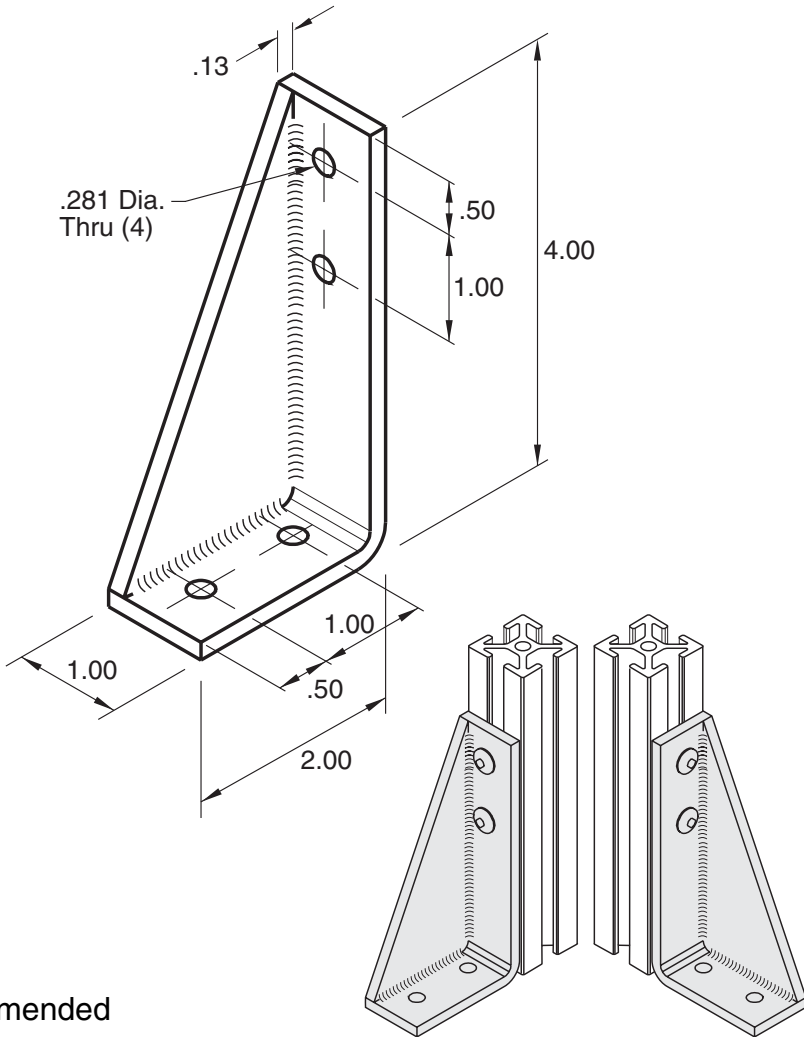

<b>Left Hand</b>	<b>11-61</b>
<b>Right Hand</b>	<b>11-62</b>

**1/4" SLOTS**

Recommended  
Hardware  
(4) 11-230 BHCS  
(4) 11-210 T-nut

**11-61  
Left Hand**

**11-62  
Right Hand**

**Material - Steel  
Finish - Black Powder Coat**