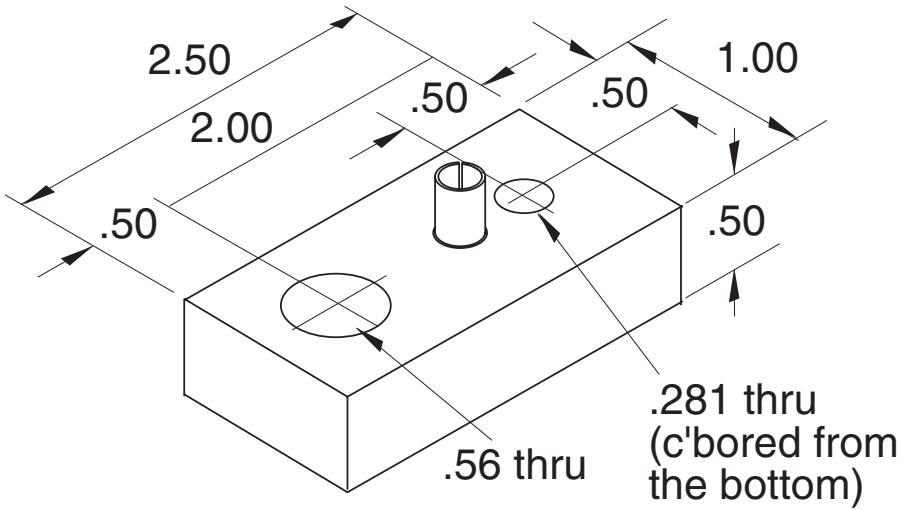

Leveling Anchor Plate

11-66

1/4" SLOTS

Recommended
Hardware
(1) 11-223 SHCS

Material - Aluminum
Finish - Clear Anodize