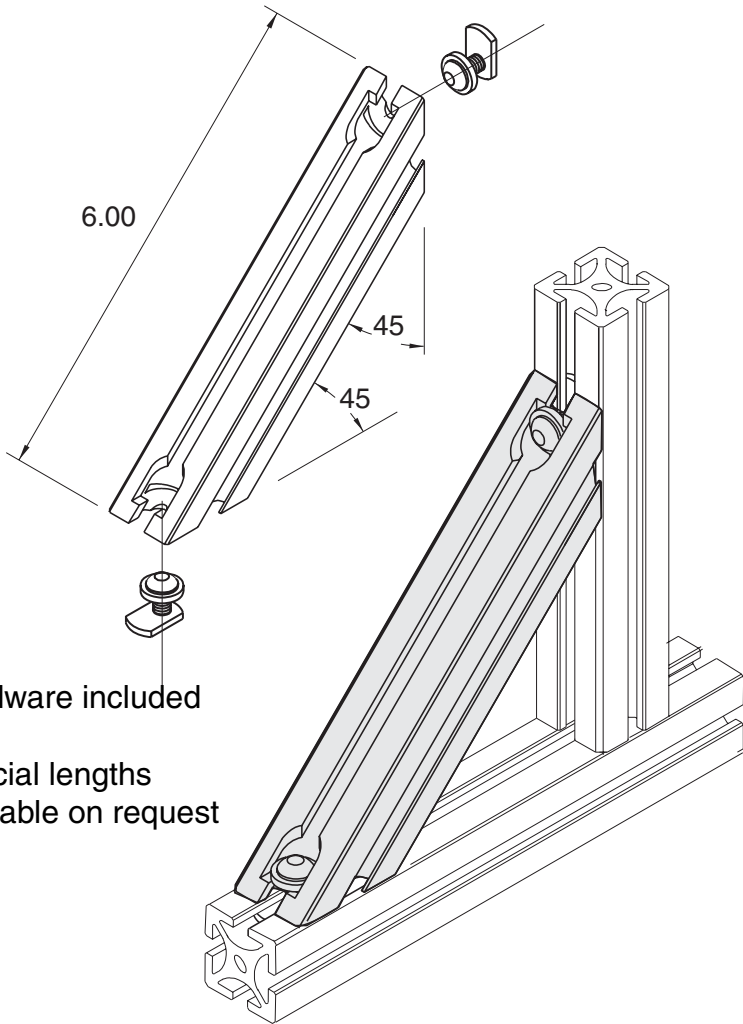

11-7

1/4" SLOTS

Hardware included

Special lengths available on request

Material - Aluminum (EX-11)  
Finish - Clear Anodize