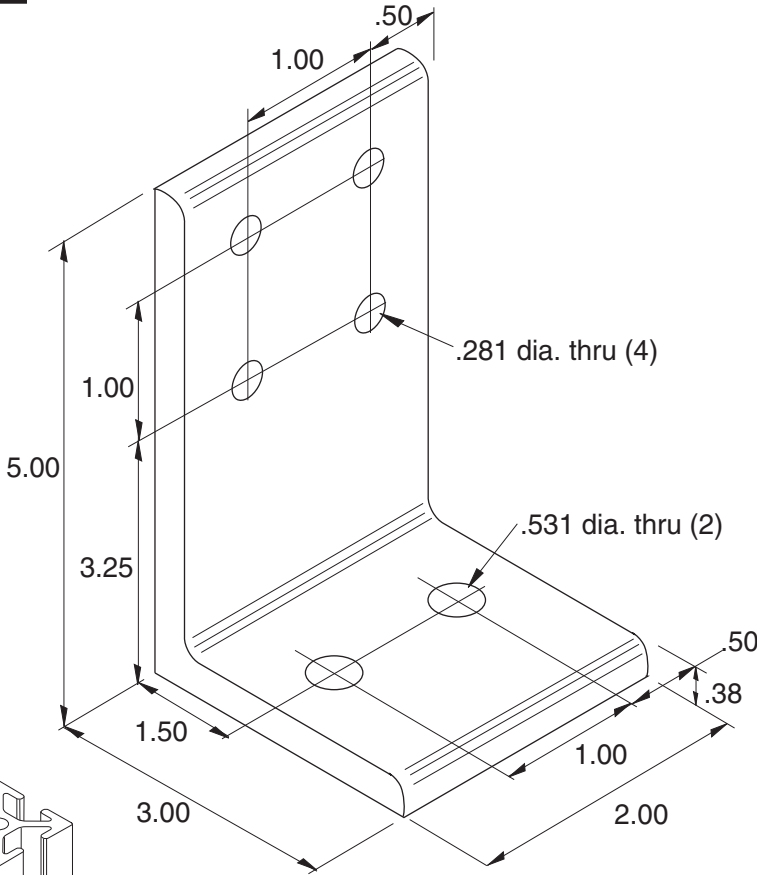

Economy Aluminum Floor Mount

11-74

1/4" SLOTS

Recommended Hardware
(4) 11-232 BHCS
(4) 11-205 T-nut

Material - Aluminum
Finish - Clear Anodize