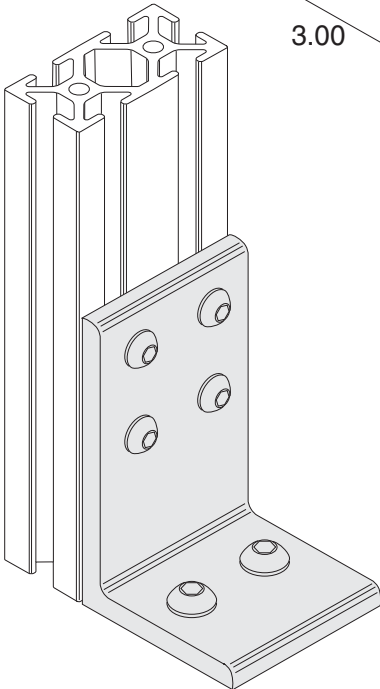

Economy Aluminum Floor Mount

11-74

1/4" SLOTS

Recommended Hardware
(4) 11-232 BHCS
(4) 11-205 T-nut

Material - Aluminum
Finish - Clear Anodize