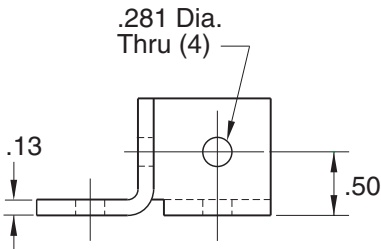

Double Steel Corner Bracket

11-8

Recommended
Hardware
(4) 11-230 BHCS
(4) 11-210 T-nut

Material - Steel
Finish - Zinc Plating

1/4" SLOTS