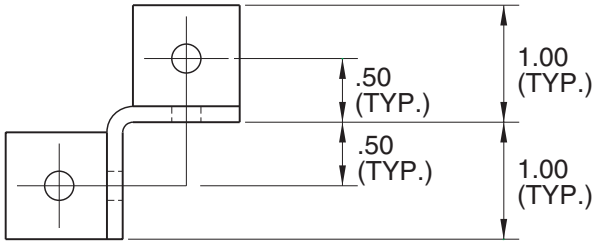

Double Steel Corner Bracket

11-8

Recommended
Hardware
(4) 11-230 BHCS
(4) 11-210 T-nut

Material - Steel
Finish - Zinc Plating

1/4" SLOTS