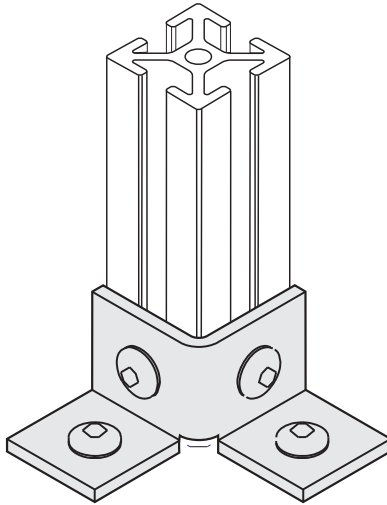

Double Steel Corner Bracket

11-8

Recommended
Hardware
(4) 11-230 BHCS
(4) 11-210 T-nut

Material - Steel
Finish - Zinc Plating

1/4" SLOTS