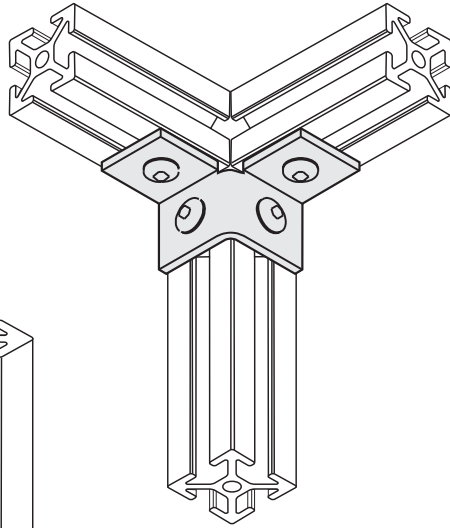

Double Steel Corner Bracket

11-8

Recommended
Hardware
(4) 11-230 BHCS
(4) 11-210 T-nut

Material - Steel
Finish - Zinc Plating

1/4" SLOTS