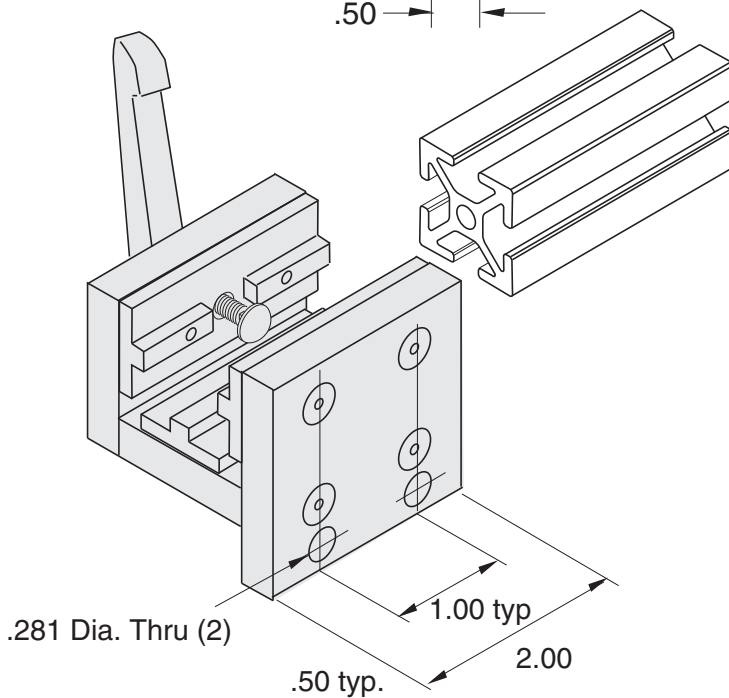

# Single Mount Linear Bearing with Locking Handle

**11-91LH**

**1/4" SLOTS**

Recommended  
Hardware  
(2) 11-233 BHCS  
(2) 11-205 T-nut

Bearing Material - DELRIN  
Plate Material - Aluminum  
Finish - Clear Anodize