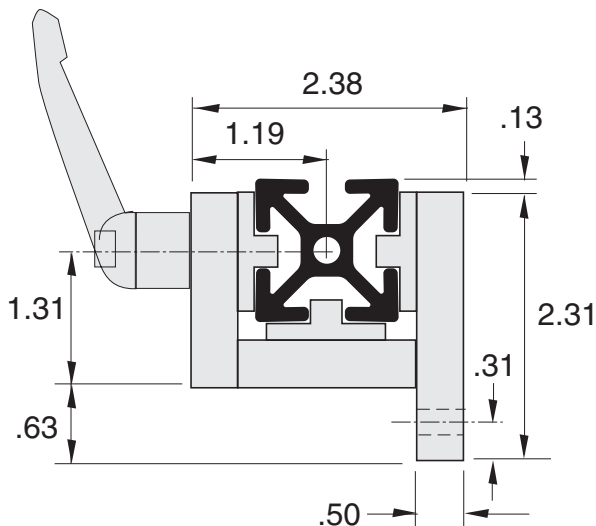

# Single Mount Linear Bearing with Locking Handle

**11-91LH**

**1/4" SLOTS**

Recommended  
Hardware  
(2) 11-233 BHCS  
(2) 11-205 T-nut

Bearing Material - DELRIN  
Plate Material - Aluminum  
Finish - Clear Anodize