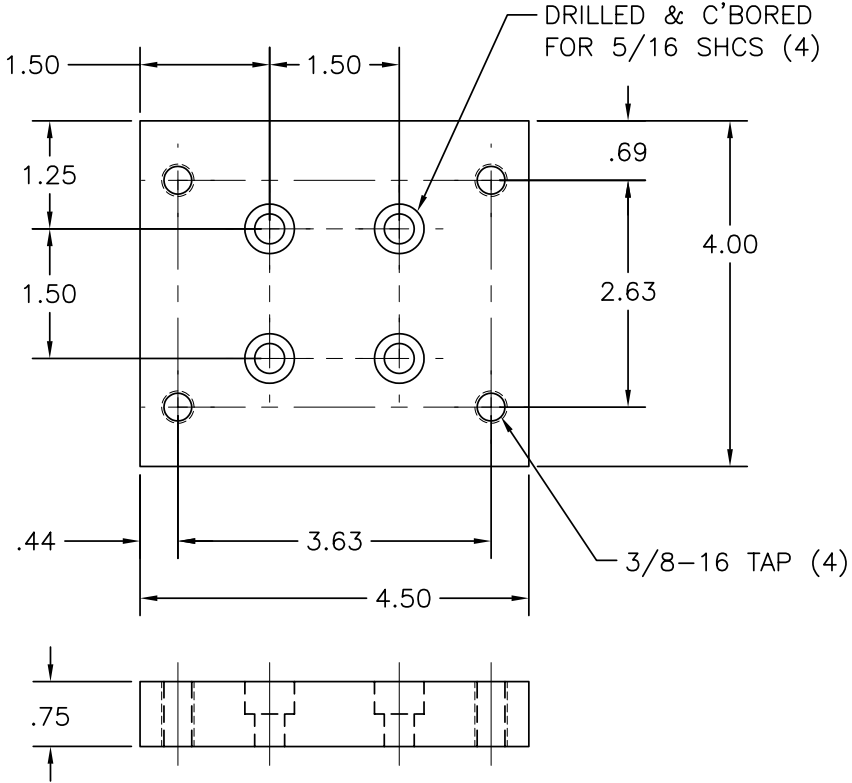

# Floor Lock Mounting Plate

## EB-154

New Stuff

Recommended Hardware  
(4) EF-11.75  
(4) EF-1

Material - Steel  
Finish - Zinc Coated