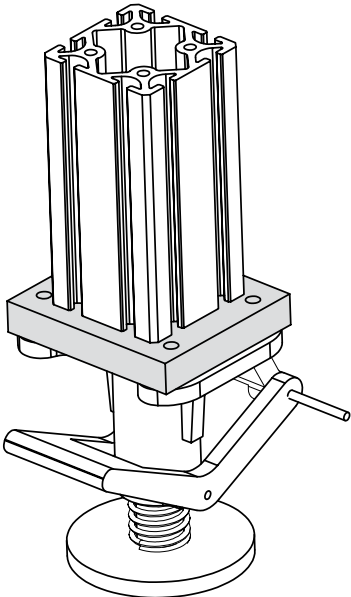

# Floor Lock Mounting Plate

## EB-154

New Stuff

Recommended Hardware  
(4) EF-11.75  
(4) EF-1

Material - Steel  
Finish - Zinc Coated