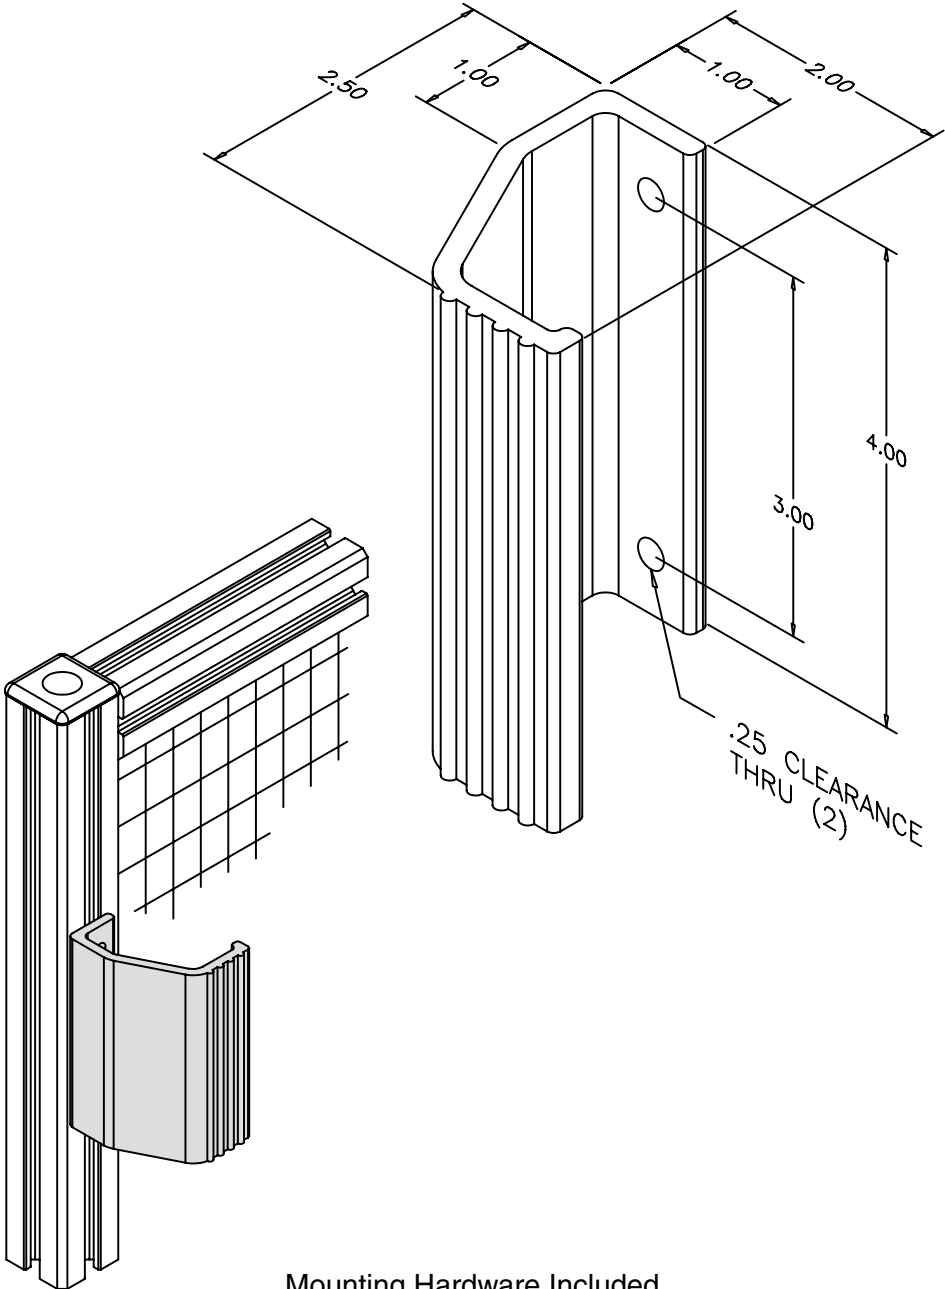

Extruded Door Handle

EF-181

New Stuff

Mounting Hardware Included

Material - Aluminum
Finish - Black Powder Coat