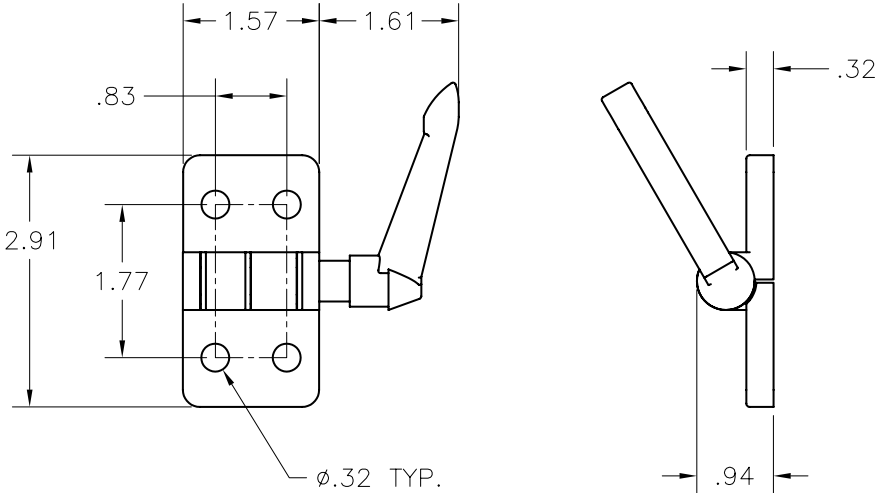

# Die Cast Zinc Locking Hinge

**EF-74**

Hardware Included

Material - Zinc Die Cast  
Finish - Black Powder Coat

New Stuff