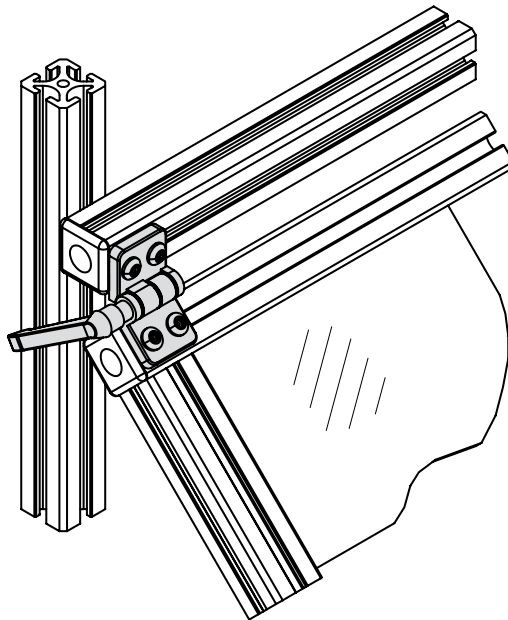

# Die Cast Zinc Locking Hinge

**EF-74**

Hardware Included

Material - Zinc Die Cast  
Finish - Black Powder Coat

New Stuff