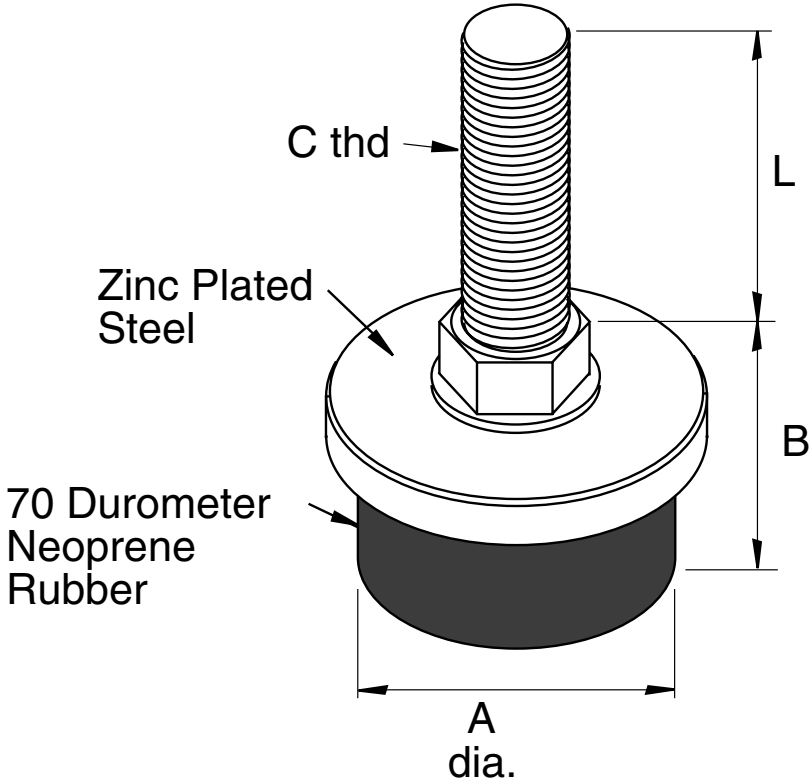

Adjustable Leg (cushioned)

EAL-7
EAL-8
EAL-9

5/16" SLOTS

Part No	Max (lbs) Work Load	C Thd Size	A	B	L
EAL-7	100	5/16-18	1.0	13/16	1 1/4
EAL-8	300	3/8-16	1.5	63/64	3.0
EAL-9	300	1/2-13	1.5	11/16	2.0