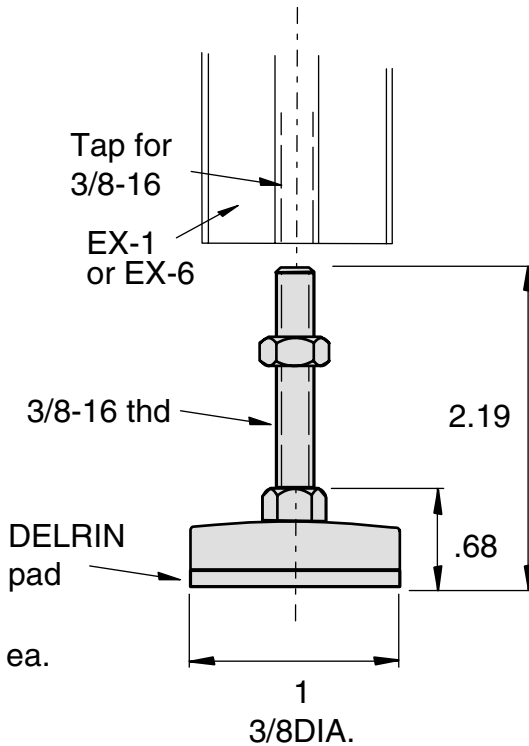

# Adjustable Leg (Economy)

**EAL**

**EAL-1**

Max load = 250 lbs ea.

5/16" SLOTS

**EAL-2**

Max load = 400 lbs ea.