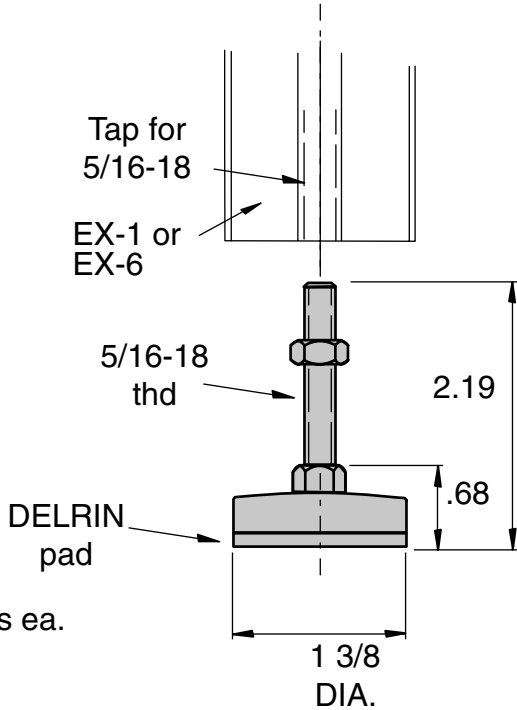

# Adjustable Leg (Economy)

**EAL**

**EAL-1**

Max load = 250 lbs ea.

5/16" SLOTS

**EAL-2**

Max load = 400 lbs ea.