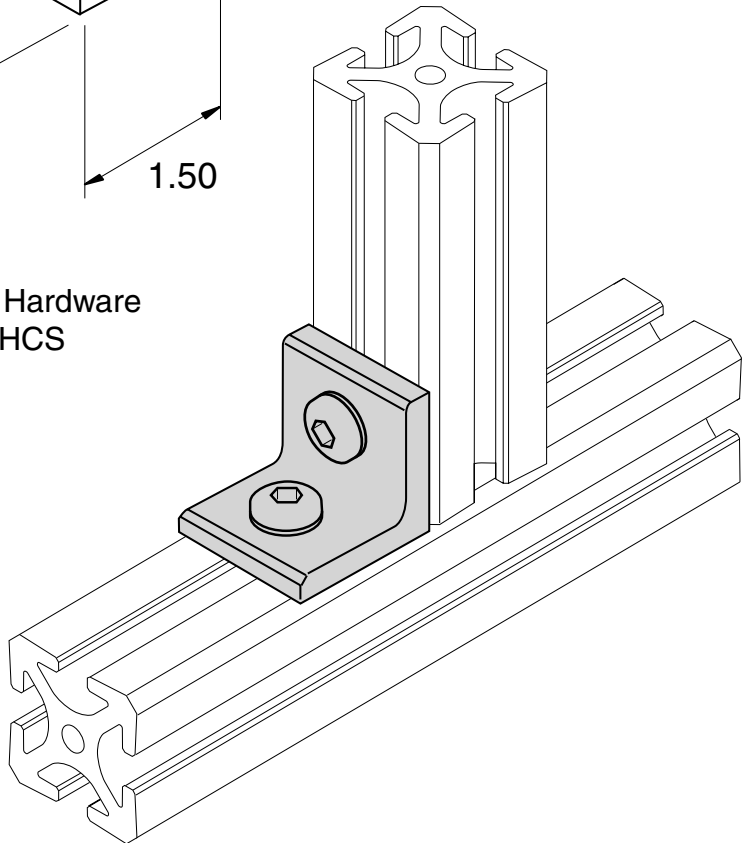

**EB-1**

5/16" SLOTS

Recommended Hardware  
(2) EF-12-.63 BHCS  
(2) EF-2 T-nut

Material - Aluminum  
Finish - Clear Anodize