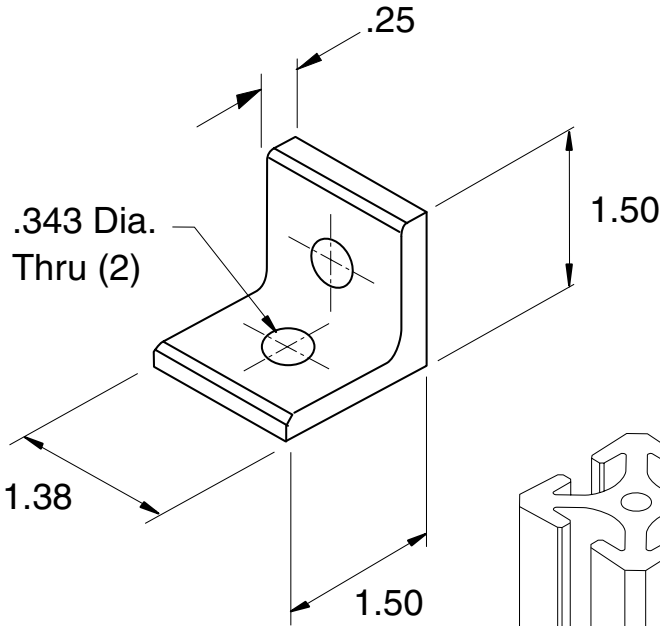

**EB-1**

5/16" SLOTS

Recommended Hardware  
(2) EF-12-.63 BHCS  
(2) EF-2 T-nut

Material - Aluminum  
Finish - Clear Anodize