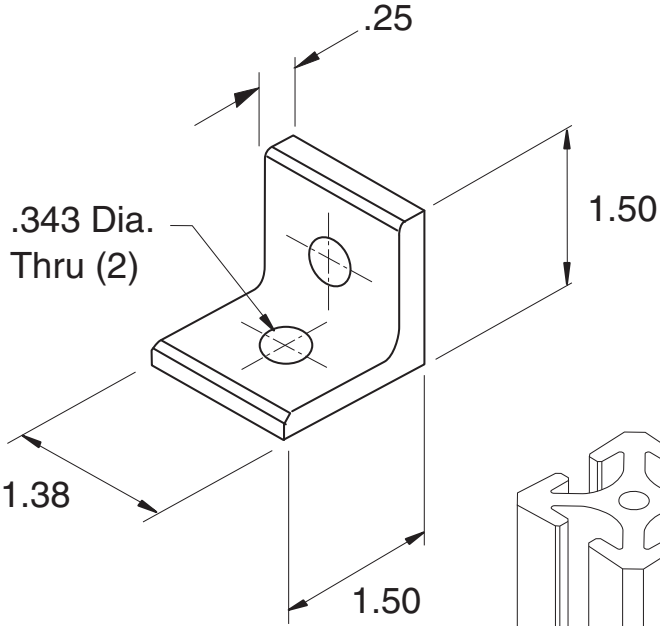

EB-1

5/16" SLOTS

Recommended Hardware
(2) EF-12-.63 BHCS
(2) EF-2 T-nut

Material - Aluminum
Finish - Clear Anodize