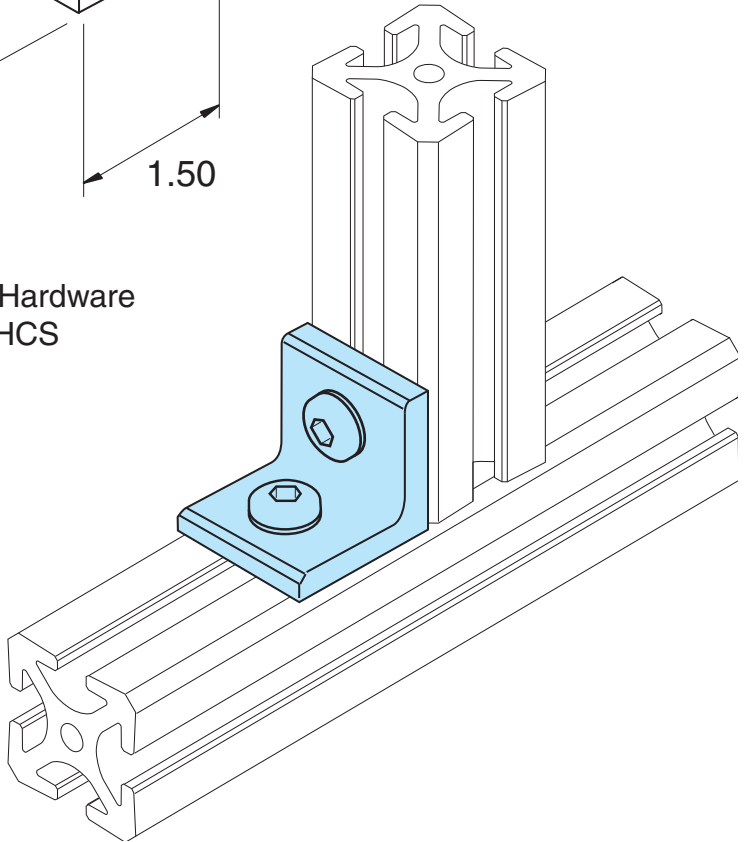

EB-1

5/16" SLOTS

Recommended Hardware
(2) EF-12-.63 BHCS
(2) EF-2 T-nut

Material - Aluminum
Finish - Clear Anodize