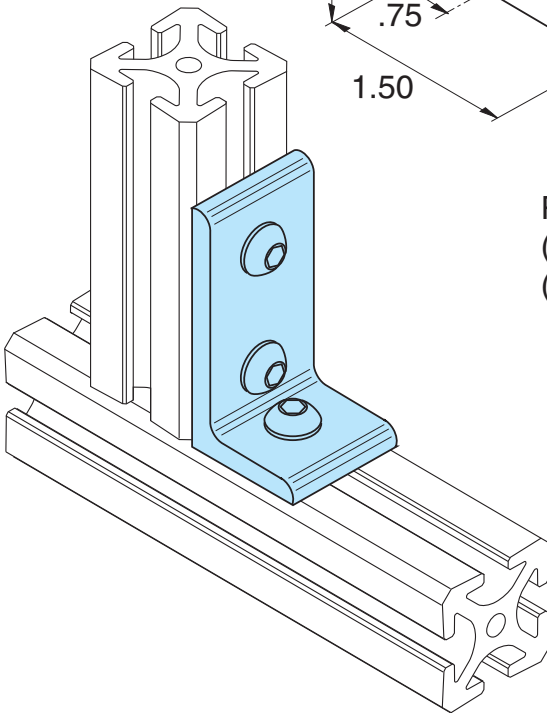

EB-100

5/16" SLOTS

Recommended Hardware
(3) EF-12-.63 BHCS
(3) EF-2 T-nut

Material - Aluminum
Finish - Clear Anodize