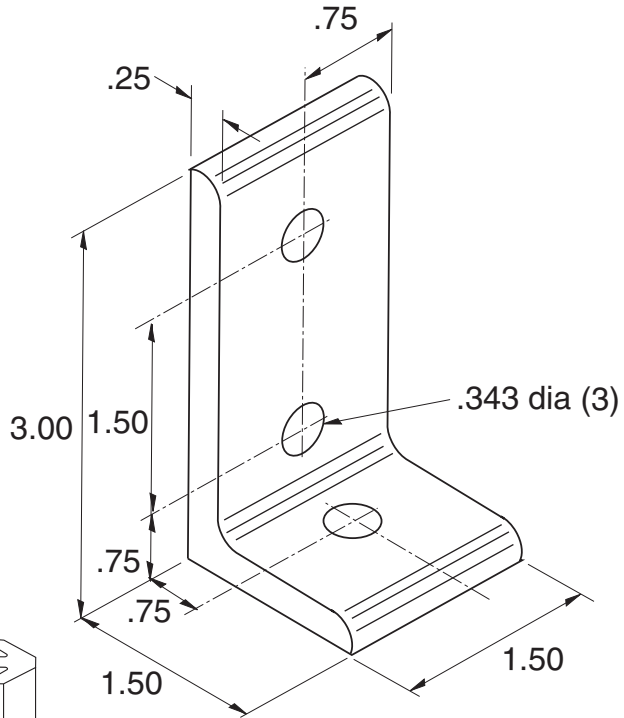

EB-100

5/16" SLOTS

Recommended Hardware
(3) EF-12-.63 BHCS
(3) EF-2 T-nut

Material - Aluminum
Finish - Clear Anodize