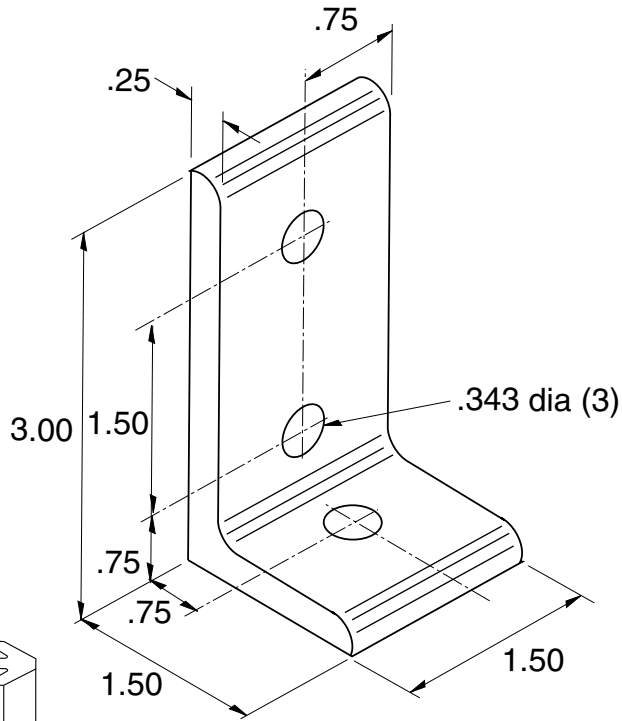

EB-100

5/16" SLOTS

Recommended Hardware
(3) EF-12-.63 BHCS
(3) EF-2 T-nut

Material - Aluminum
Finish - Clear Anodize