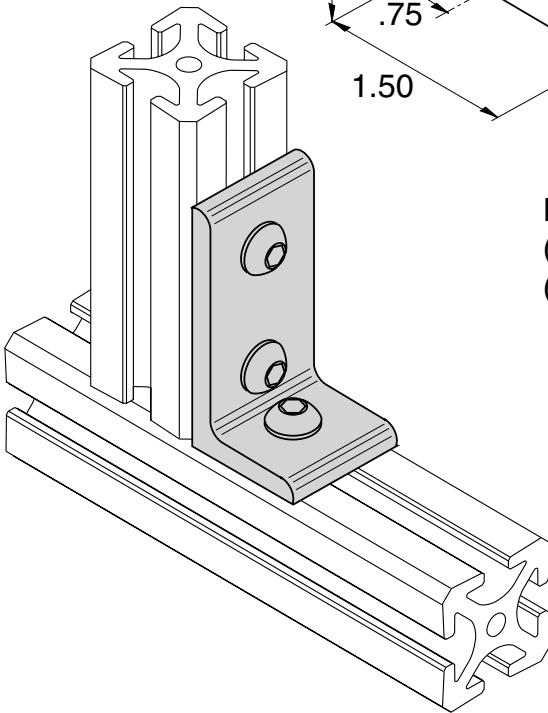

EB-100

5/16" SLOTS

Recommended Hardware
(3) EF-12-.63 BHCS
(3) EF-2 T-nut

Material - Aluminum
Finish - Clear Anodize