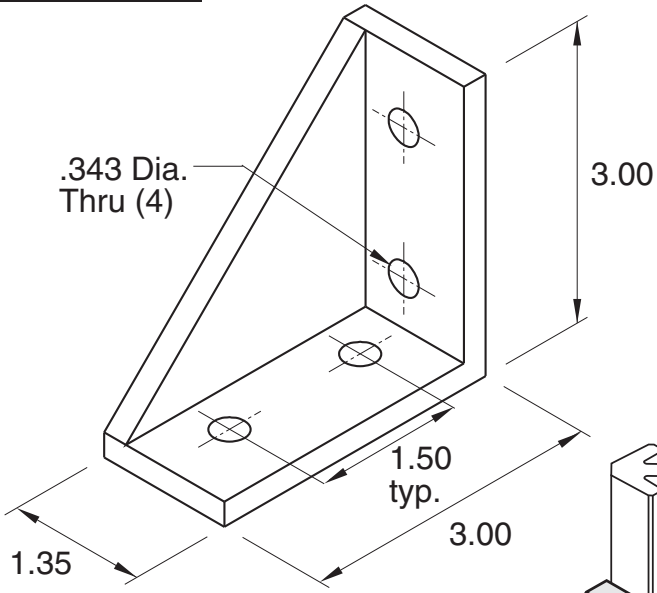

EB-11

5/16" SLOTS

Recommended Hardware
(4) EF-12-.63 BHCS
(4) EF-2 T-nut

Material - Aluminum
Finish - Grey Powder Coat