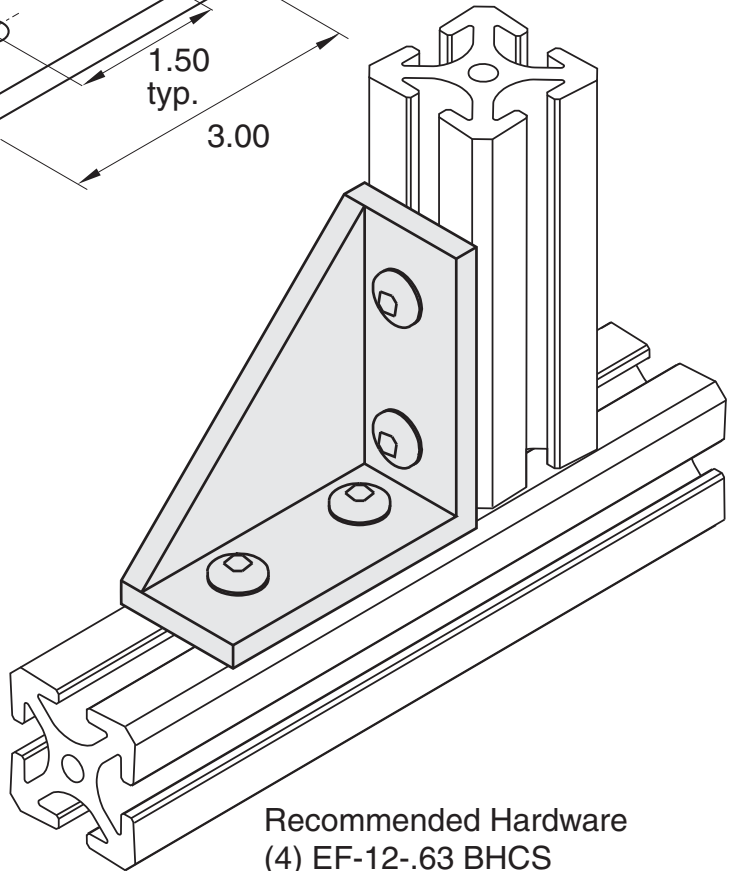

EB-11

5/16" SLOTS

Recommended Hardware
(4) EF-12-.63 BHCS
(4) EF-2 T-nut

Material - Aluminum
Finish - Grey Powder Coat