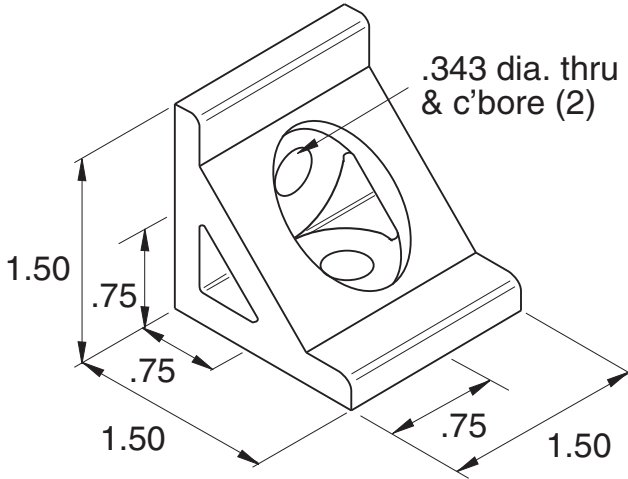

EB-111

5/16" SLOTS

Recommended Hardware
(2) EF-12-.63 BHCS
(2) EF-2 T-nut

Material - Aluminum
Finish - Clear Anodize