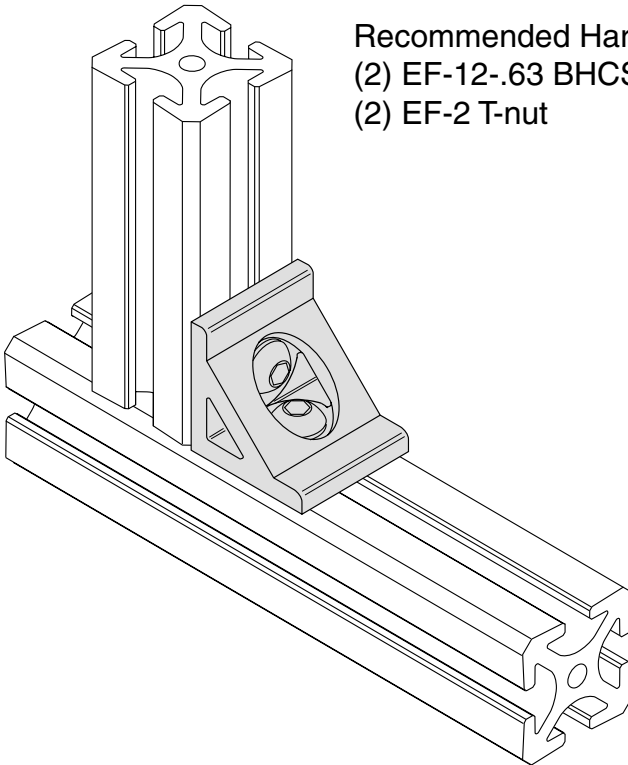

EB-111

5/16" SLOTS

- Recommended Hardware
- (2) EF-12-.63 BHCS
 - (2) EF-2 T-nut

Material - Aluminum
Finish - Clear Anodize