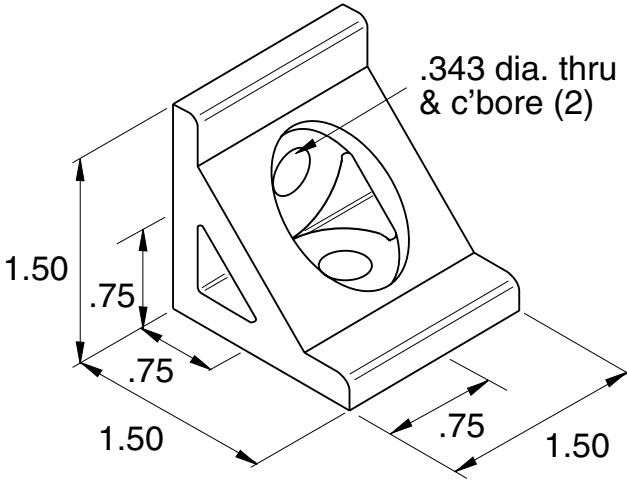

EB-111

5/16" SLOTS

- Recommended Hardware
- (2) EF-12-.63 BHCS
 - (2) EF-2 T-nut

Material - Aluminum
Finish - Clear Anodize