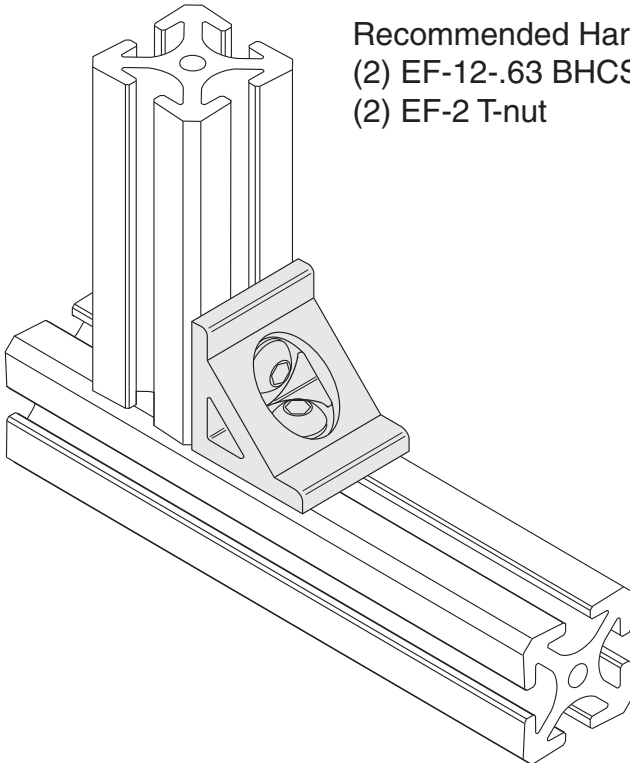

EB-111

5/16" SLOTS

Recommended Hardware
(2) EF-12-.63 BHCS
(2) EF-2 T-nut

Material - Aluminum
Finish - Clear Anodize