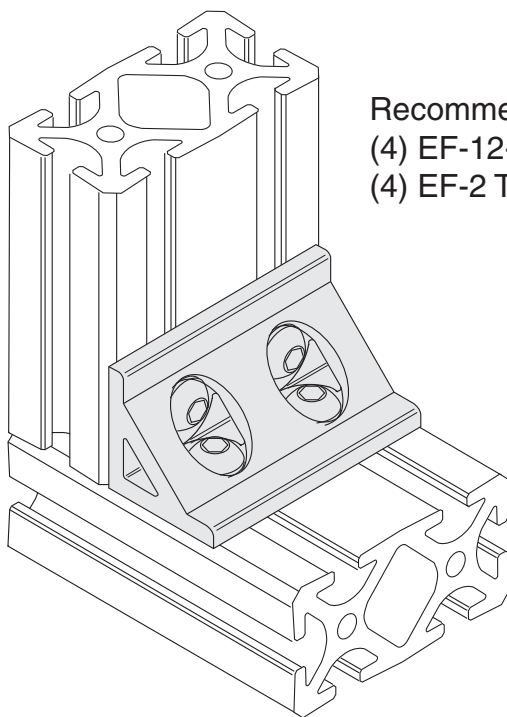

5/16" SLOTS

Recommended Hardware
(4) EF-12-.63 BHCS
(4) EF-2 T-nut

Material - Aluminum
Finish - Clear Anodize