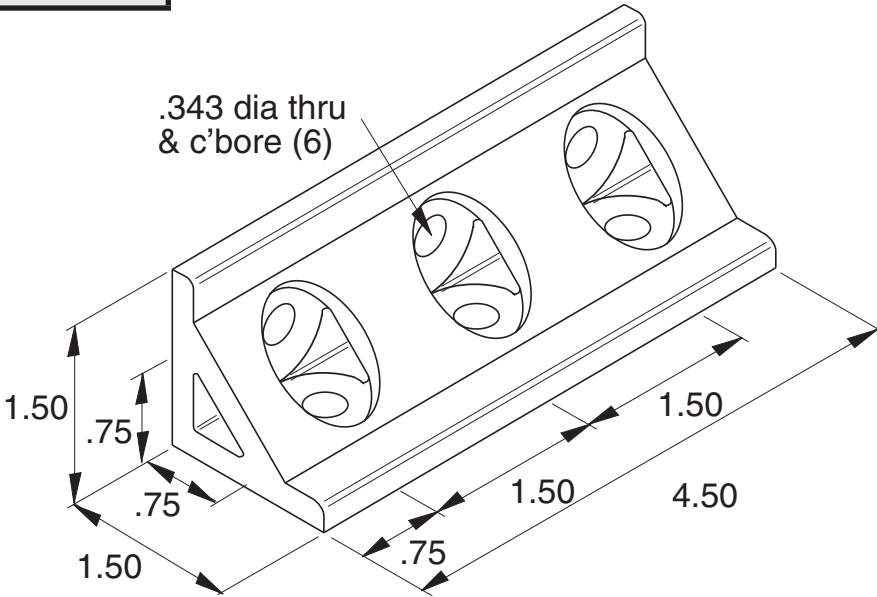

EB-113

5/16" SLOTS

Recommended Hardware
(6) EF-12-.63 BHCS
(6) EF-2 T-nut

Material - Aluminum
Finish - Clear Anodize