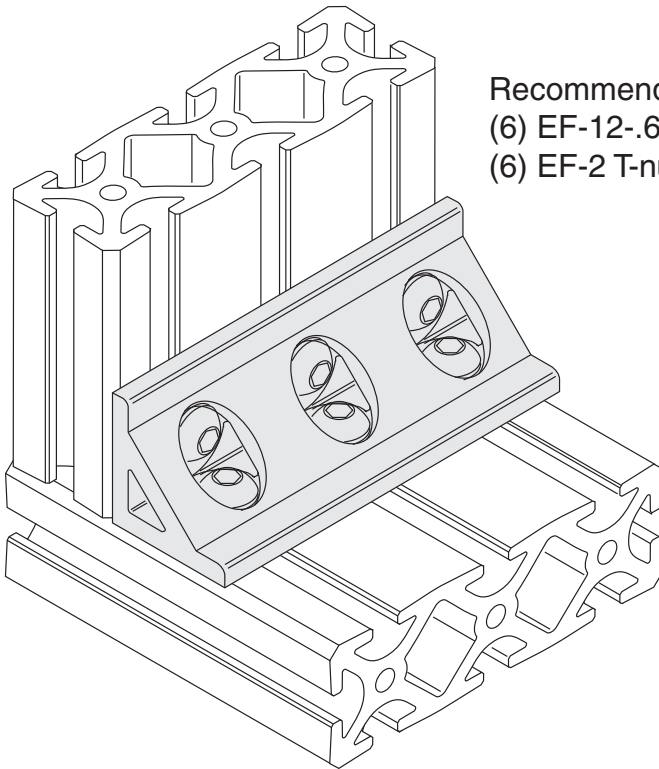

EB-113

5/16" SLOTS

Recommended Hardware
(6) EF-12-.63 BHCS
(6) EF-2 T-nut

Material - Aluminum
Finish - Clear Anodize