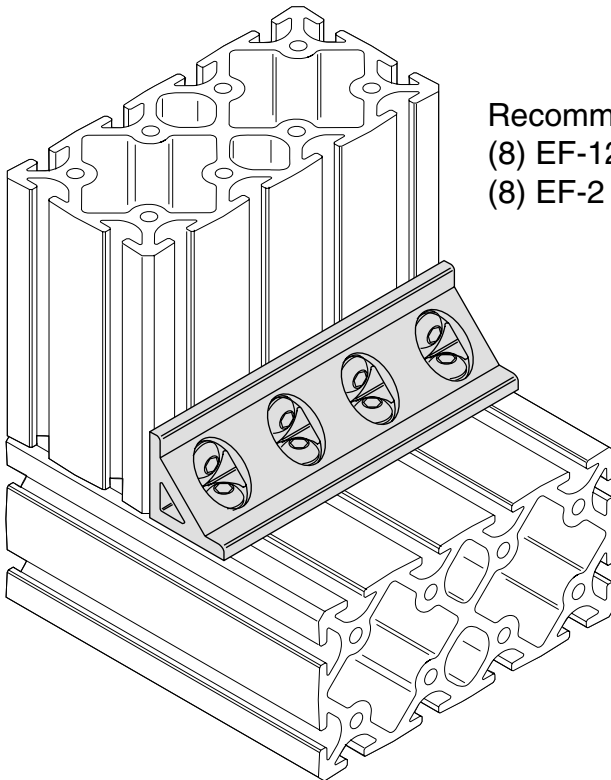

EB-114

Recommended Hardware
(8) EF-12-.63 BHCS
(8) EF-2 T-nut

Material - Aluminum
Finish - Clear Anodize

5/16" SLOTS