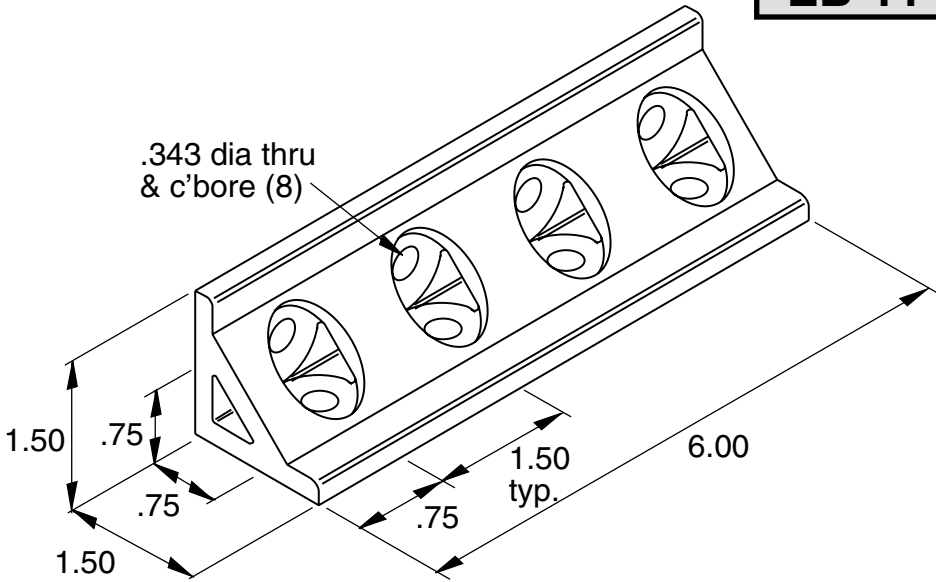

EB-114

Recommended Hardware
(8) EF-12-.63 BHCS
(8) EF-2 T-nut

Material - Aluminum
Finish - Clear Anodize

5/16" SLOTS