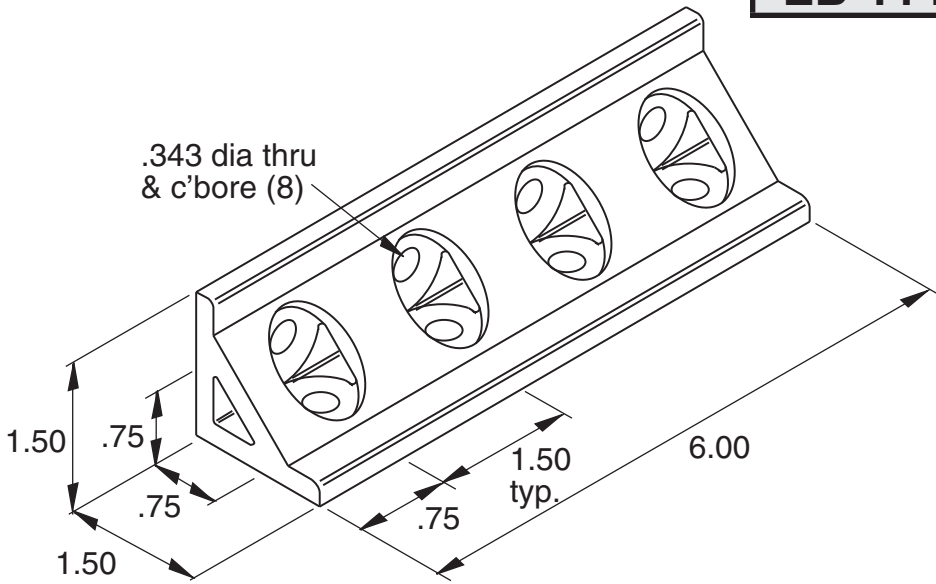

EB-114

5/16" SLOTS

Recommended Hardware
(8) EF-12-.63 BHCS
(8) EF-2 T-nut

Material - Aluminum
Finish - Clear Anodize