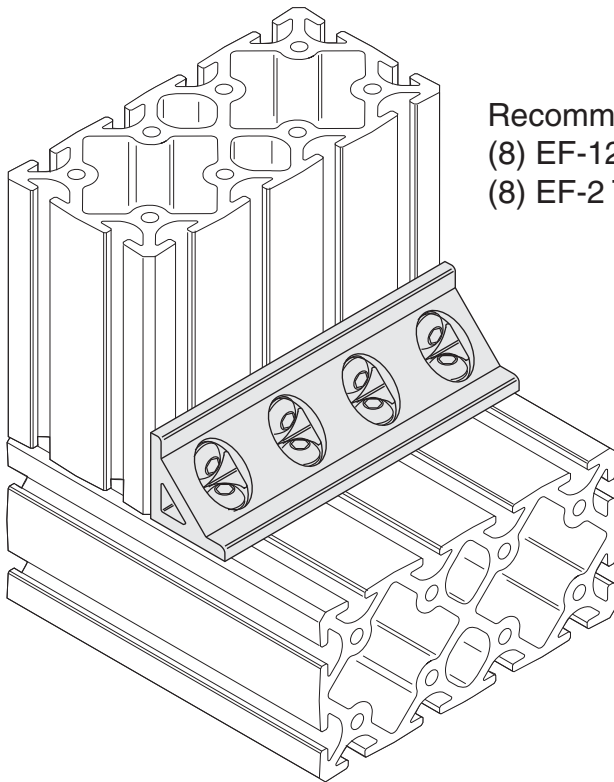

EB-114

5/16" SLOTS

Recommended Hardware
(8) EF-12-.63 BHCS
(8) EF-2 T-nut

Material - Aluminum
Finish - Clear Anodize