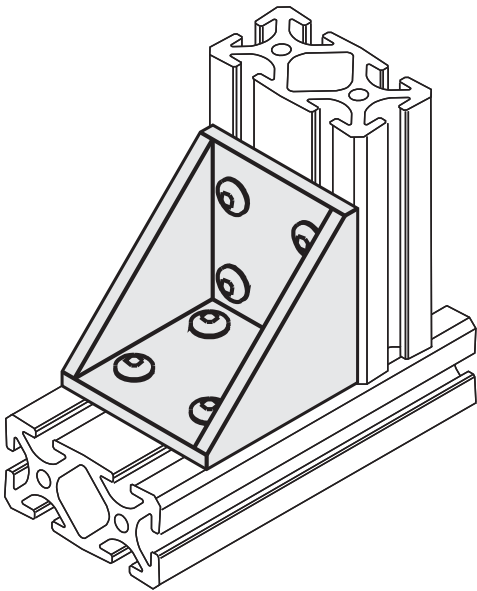

5/16" SLOTS

Recommended Hardware
(8) EF-12-.63 BHCS
(8) EF-2 T-nut

Material - Aluminum
Finish - Grey Powder Coat