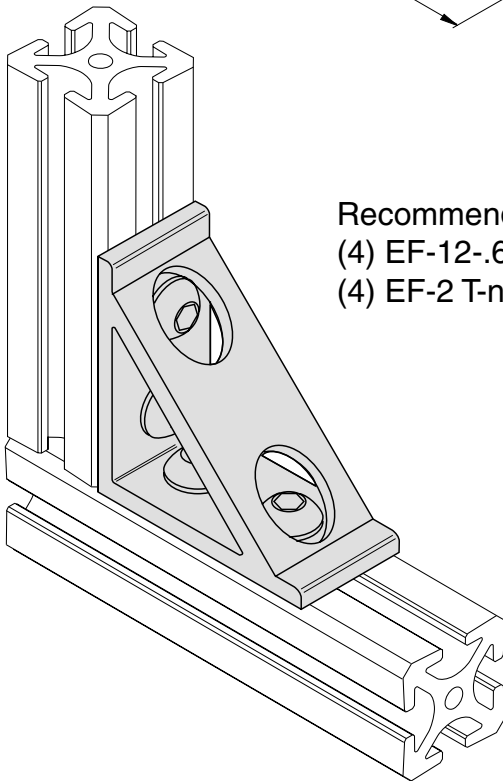

EB-121

5/16" SLOTS

Recommended Hardware
(4) EF-12-.63 BHCS
(4) EF-2 T-nut

Material - Aluminum
Finish - Clear Anodize