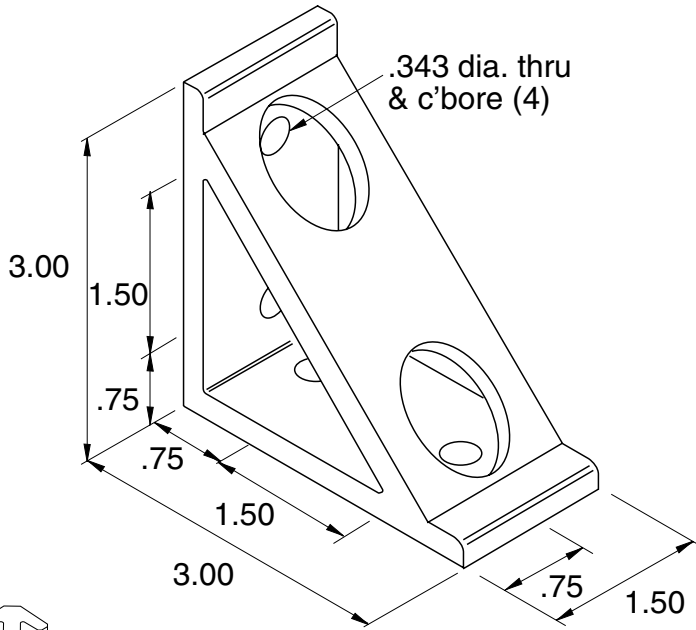

EB-121

5/16" SLOTS

Recommended Hardware
(4) EF-12-.63 BHCS
(4) EF-2 T-nut

Material - Aluminum
Finish - Clear Anodize