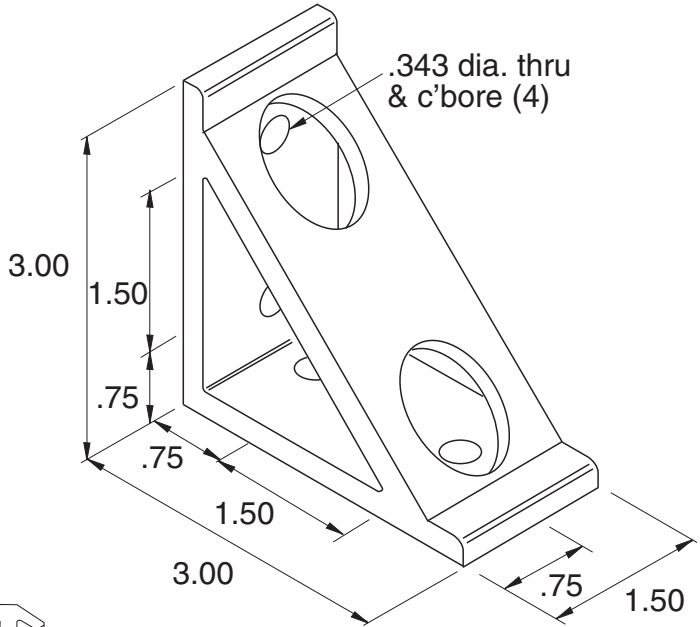

EB-121

5/16" SLOTS

Recommended Hardware
(4) EF-12-.63 BHCS
(4) EF-2 T-nut

Material - Aluminum
Finish - Clear Anodize