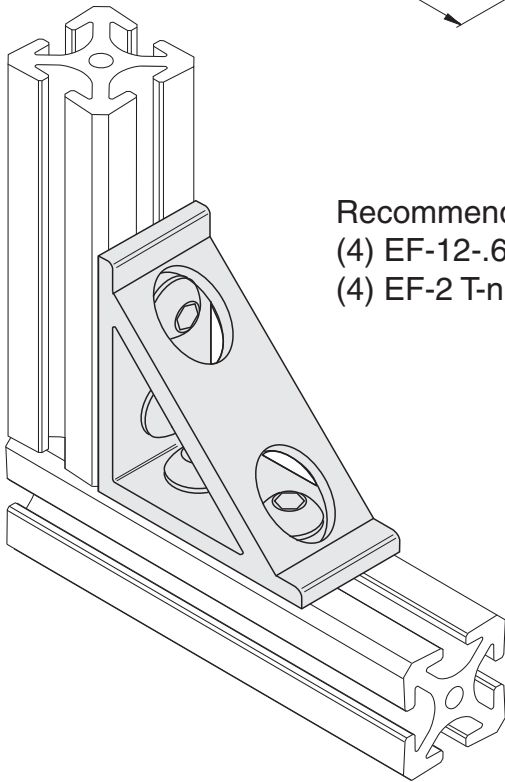

EB-121

5/16" SLOTS

Recommended Hardware
(4) EF-12-.63 BHCS
(4) EF-2 T-nut

Material - Aluminum
Finish - Clear Anodize