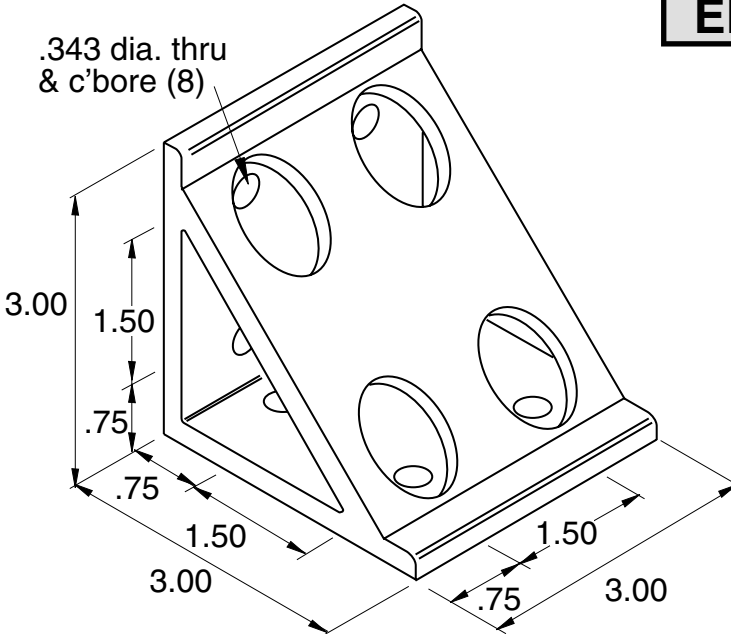

EB-122

Material - Aluminum
Finish - Clear Anodize

5/16" SLOTS