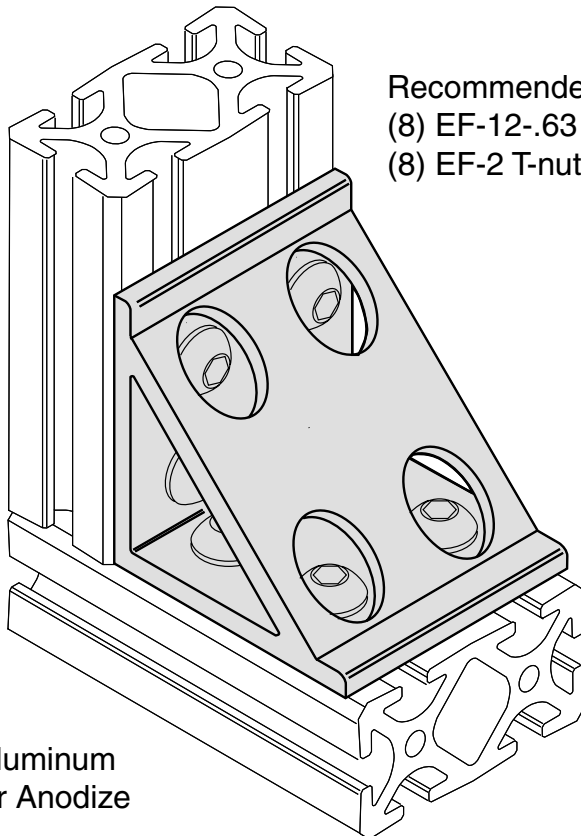

EB-122

Material - Aluminum
Finish - Clear Anodize

5/16" SLOTS