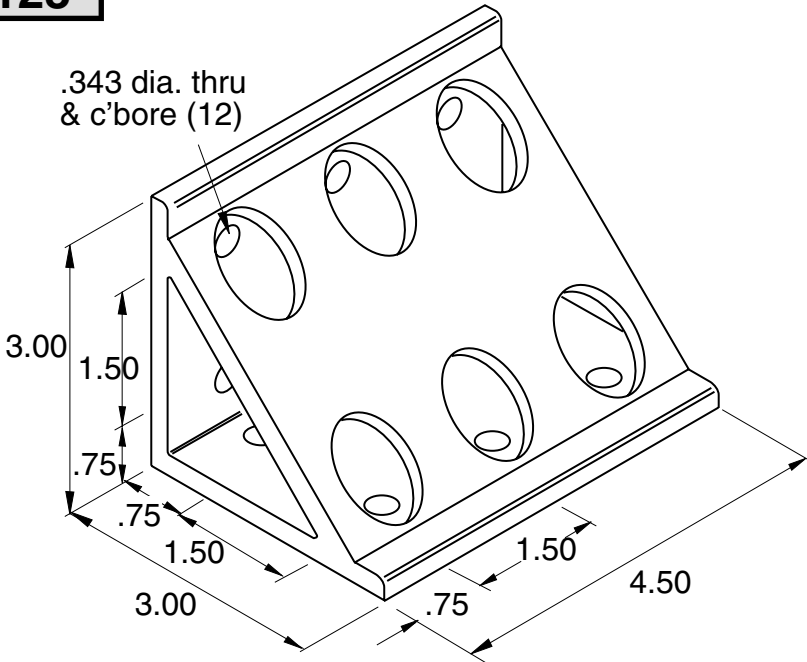

Corner Gusset

EB-123

5/16" SLOTS

Recommended Hardware
(12) EF-12-.63 BHCS
(12) EF-2 T-nut

Material - Aluminum
Finish - Clear Anodize