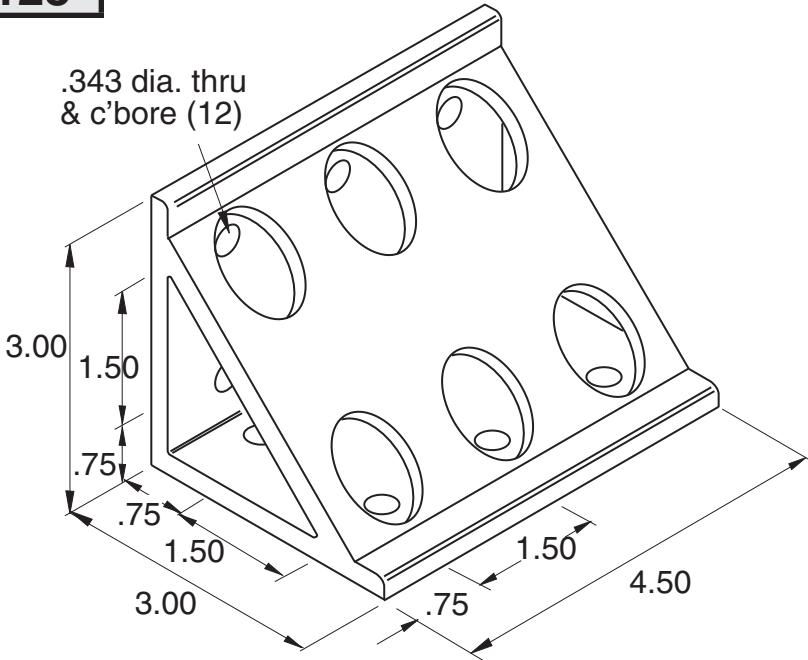

EB-123

5/16" SLOTS

Material - Aluminum
Finish - Clear Anodize