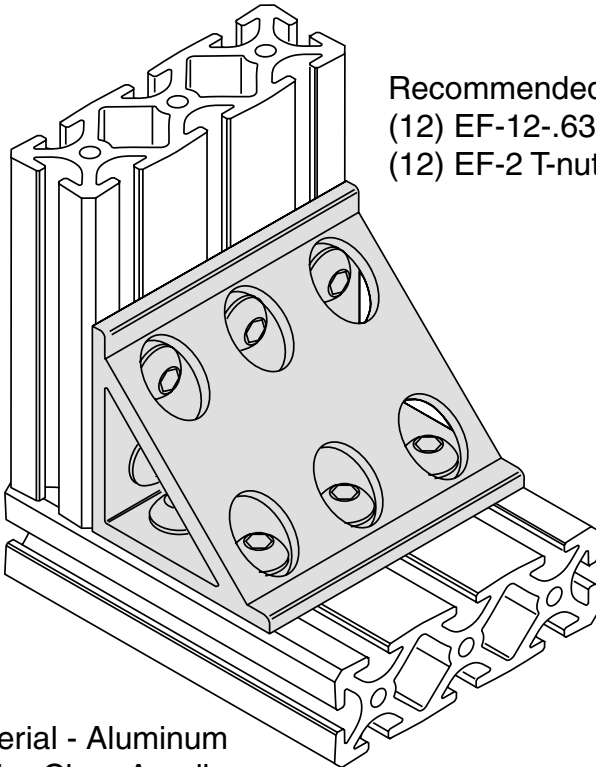

Corner Gusset

EB-123

5/16" SLOTS

Recommended Hardware
(12) EF-12-.63 BHCS
(12) EF-2 T-nut

Material - Aluminum
Finish - Clear Anodize