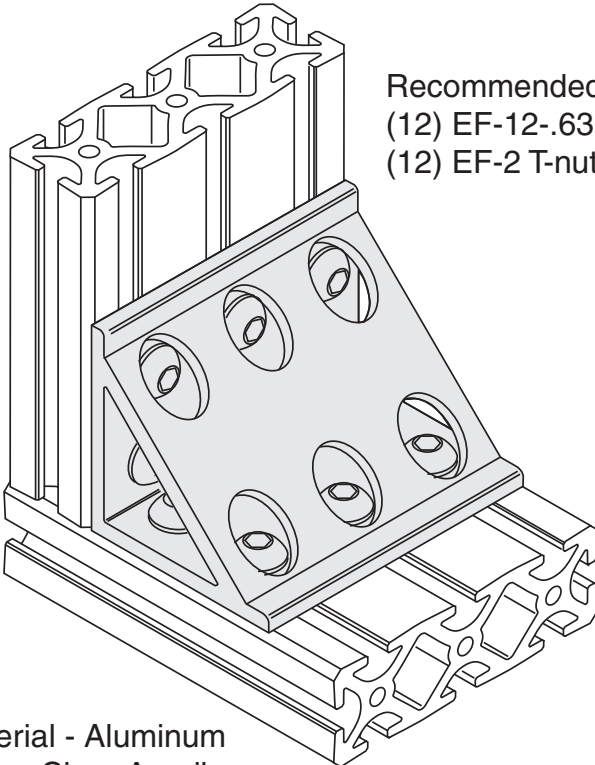

EB-123

5/16" SLOTS

Material - Aluminum
Finish - Clear Anodize