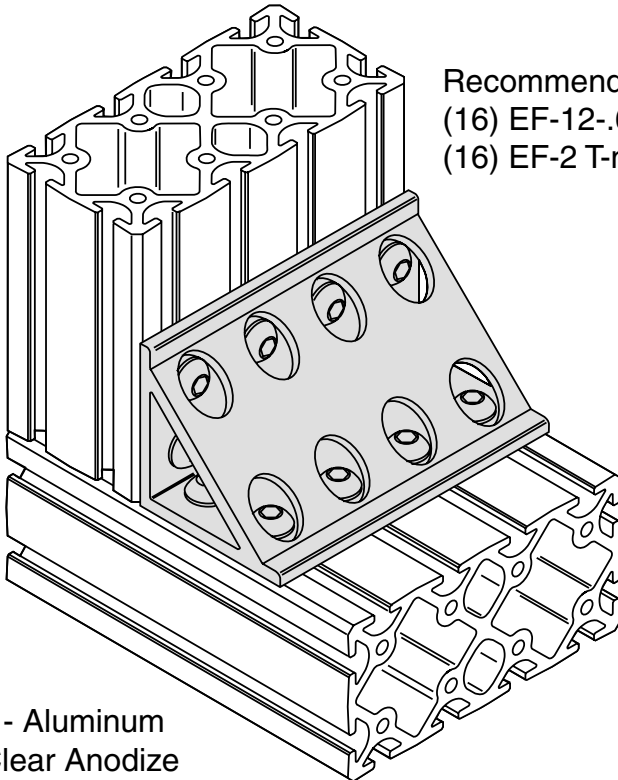

5/16" SLOTS

Recommended Hardware
(16) EF-12-.63 BHCS
(16) EF-2 T-nut

Material - Aluminum
Finish - Clear Anodize