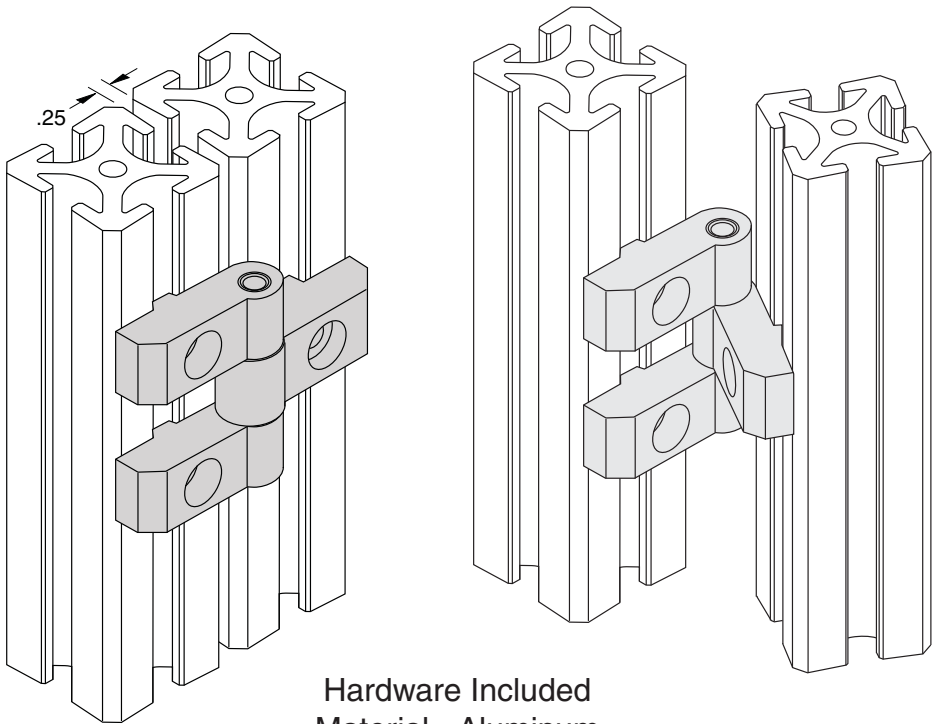

5/16" SLOTS

Hardware Included
Material - Aluminum
Finish - Clear Anodize